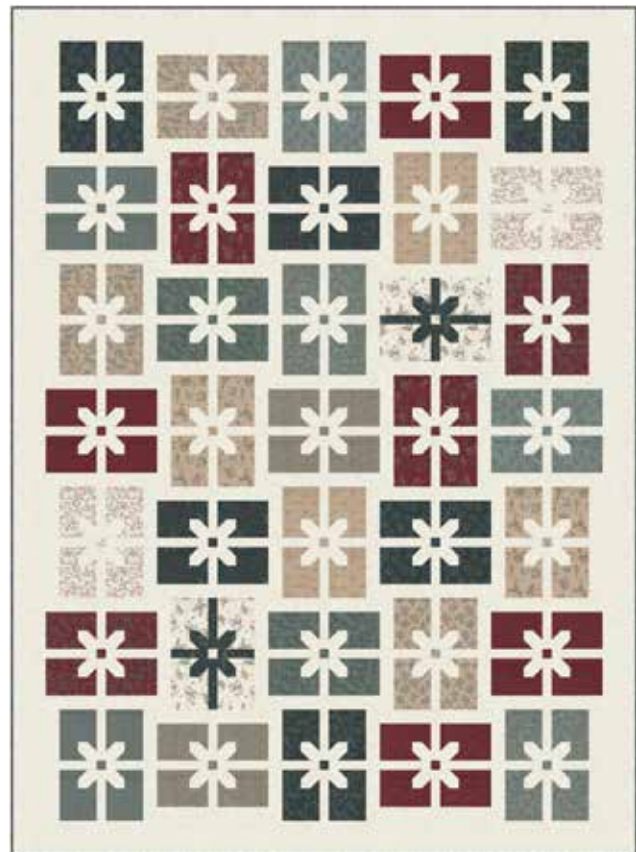

WARM WINTER WISHES *Holly Taylor*

AQD 0279 Warm Winter Wishes
62" x 74" JR Friendly

**KIT
6830**

AQD 0281 Hot Cross Buns
58" x 72"

AQD 0280 Twinkle Twinkle
65" x 80"

WS 04 Parcels in the Post
67" x 91"

[Click Here
To Shop This
Collection](#)

For additional patterns from AQD see page 59

WARM WINTER WISHES *Holly Taylor*

6832 11*

6835 11

6838 11*

6834 11

6838 21*

6833 11*