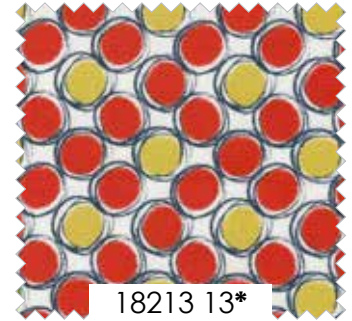

**APRIL DELIVERY**

*moda* FABRICS + SUPPLIES®

**JKD 8762** Winki Stars 58" x 72"  
from the Template Set in Quilt Recipes

**JKD 8717** Quilt Recipes  
by Jen Kingwell

**JKD 1501** Stardust 60" x 60"

\*Pieced fabric pictured: Love Letters pillow  
from the Quilt Recipes book

# THE LOOKOUT

JEN  
KINGWELL  
DESIGNS

18213 14\*

18213 12

18213 15

18213 13\*

18213 17\*

18213 23\*