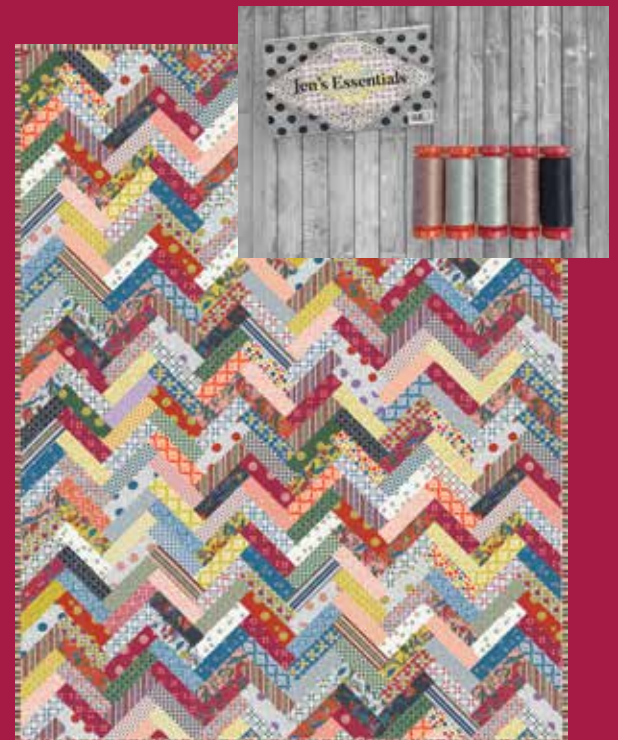

**APRIL DELIVERY**

*moda* FABRICS + SUPPLIES®

**JKD 8762** Winki Stars 58" x 72"  
from the Template Set in Quilt Recipes

**JKD 8717** Quilt Recipes  
by Jen Kingwell

**JKD 1501** Stardust 60" x 60"

\*Pieced fabric pictured: Love Letters pillow  
from the Quilt Recipes book

Lollies 100% Cotton

18217 14

18217 15

18217 17

Reduced to show full 44" WOF

**JK5012JE5** Jen's Essentials Thread Set

**JKD 8830** Nancy 72" x 72" template set pattern

**JKD 8830** Nancy Tempter Template