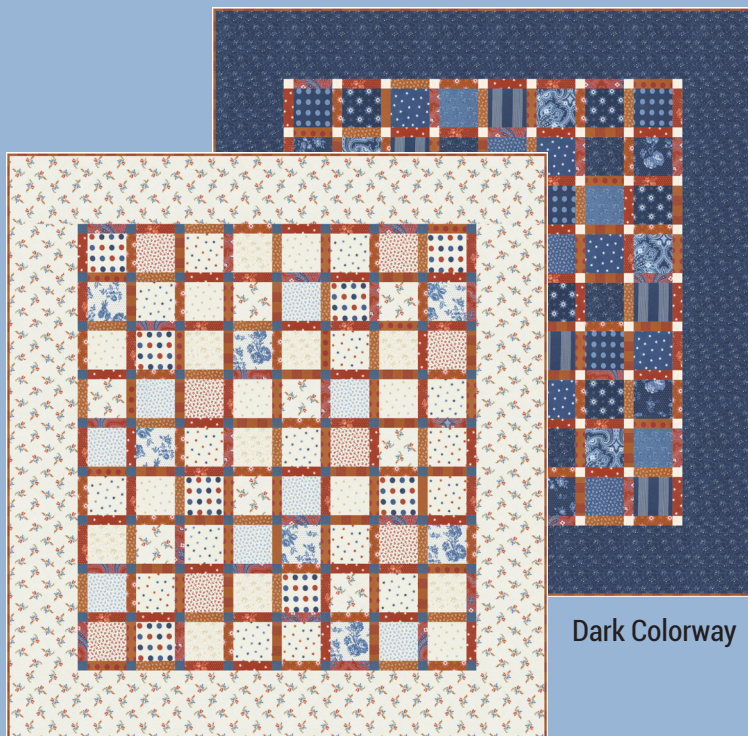

OCTOBER DELIVERY

*moda*  
FABRICS + SUPPLIES®

MS 2303 Eccentricity 88" x 88" AB Friendly

MS 2301 Bounty 75" x 75" FQ Friendly  
Featuring Sunrise Side & Moda Crossweave

Dark Colorway

MS 2302 Graphic Light Colorway 55" x 60"

MS 2001 Hawthorne 50" x 50" AB Friendly

# SUNRISE SIDE MINICK & SIMPSON

14960 11\*

14964 11\*

14967 11\*

14968 11\*

14965 21

14964 22

14965 11