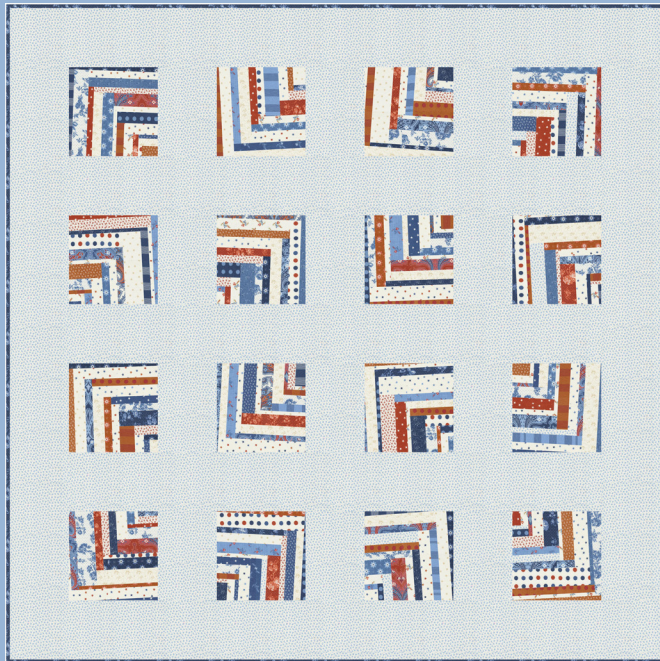

# SUNRISE SIDE

MINICK  SIMPSON

In Michigan you are never far away from a Great Lake. It is one of the wonderful things about living here. The eastern coast of the state is considered the Sunrise Side as you can see the sunrise every morning over Lake Huron. My collection, is reminiscent of blue waters and sky and the warm colors of sunrise. - Laurie

OCTOBER DELIVERY

*moda*  
FABRICS + SUPPLIES®

MS 2303 Eccentricity 88" x 88" AB Friendly

MS 2301 Bounty 75" x 75" FQ Friendly  
Featuring Sunrise Side & Moda Crossweave

Dark Colorway

MS 2302 Graphic Light Colorway 55" x 60"