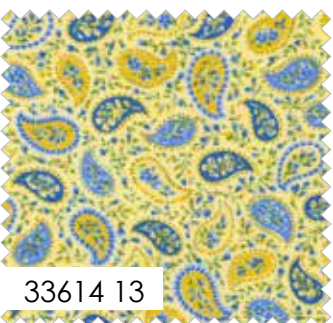

Summer Breeze *moda*

OFF WHITE
9900 200

PORCELAIN
9900 182

SUNSHINE
9900 130

30's BLUE
9900 25

DUSK
9900 116

BELLA SOLID COORDINATES

33610 11

33613 11

33616 11

33615 15

33614 11

33611 11

33612 11

33614 12

33613 12

33613 13

33614 15

33611 12

33614 13

33615 17

33610 13

moda FABRICS + SUPPLIES®

AUGUST DELIVERY