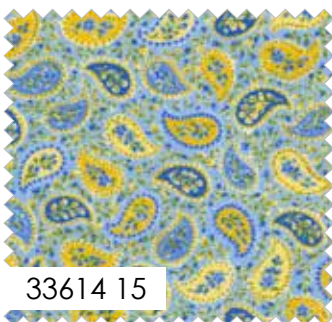

Summer Breeze *moda*

OFF WHITE
9900 200

PORCELAIN
9900 182

SUNSHINE
9900 130

30's BLUE
9900 25

DUSK
9900 116

BELLA SOLID COORDINATES

33610 11

33613 11

33616 11

33615 15

33614 11

33611 11

33612 11

33614 12

33613 12

33613 13

33614 15

33611 12

33614 13

33615 17

33610 13

moda FABRICS + SUPPLIES®

AUGUST DELIVERY