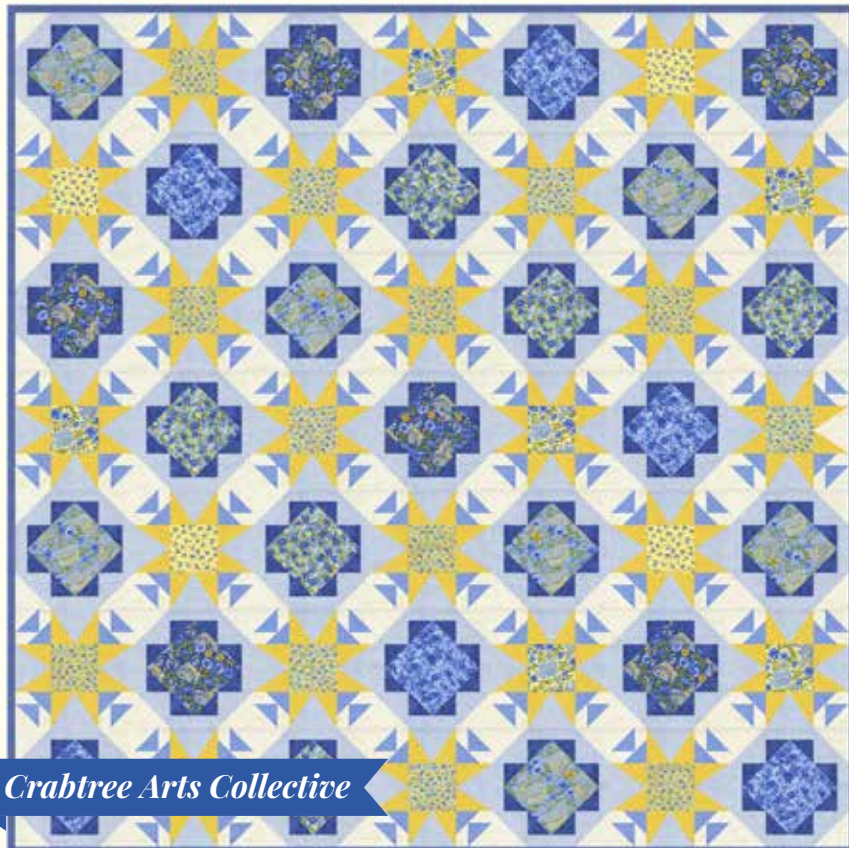

# Summer Breeze

*moda*

Inspired by the sweet days of summer when warm breezes carry the scent of flowers, these prints are colored with a classic palette of blue, yellow and white. There are dainty flowers, bold blooms, and paisleys, in a mix of styles ranging from Folkloric to romantic. Keep these summer bouquets all year with Summer Breeze projects.

[Click Here To Shop This Collection!](#)

**AUGUST DELIVERY**

*moda* FABRICS + SUPPLIES®

*Crabtree Arts Collective*

**CAC 108 (Crabtree Arts Collective) Scarlett's Cottage**

105" x 105"

*Designs by Lavendar Lime*