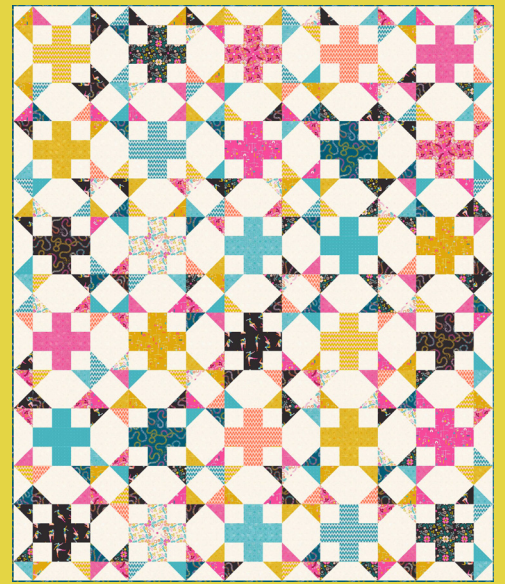

RS1079 14L
WILD FLOWER CANVAS | GOLDENROD

RS1077 15
ZIGGA ZAGGA | DARK TURQUOISE

RS1076 15
BURNERS | DARK TURQUOISE

RS1078 14
DOUBLE DOTS | DARK TURQUOISE

RS1075 12
BEADED | TEAL

JUNE 2024 DELIVERY

22 premium 100% Ruby Star Cotton prints
3 Cotton Linen Canvas prints (70% cotton / 30% linen)

Kitchen Table Quilting | The Stella Quilt

MCQ 017 Megan Collins | Where Flowers Bloom

74" x 74"

PAD 016 Patch and Dot | Little Bird Baby

37" x 37"

baby sized!

FQ
FRIENDLY!

FQ FRIENDLY!

BNB 2319 Branch & Blume | Harrelson 66" x 78"

PP 001 Plains and Pine | Big Sky Star 85" x 85"

LC FRIENDLY!

ES 540WCY Everyday Stitches Windy City 47" x 66"

KTQ 175 Kitchen Table Quilting The Fiona Quilt 64" x 74"