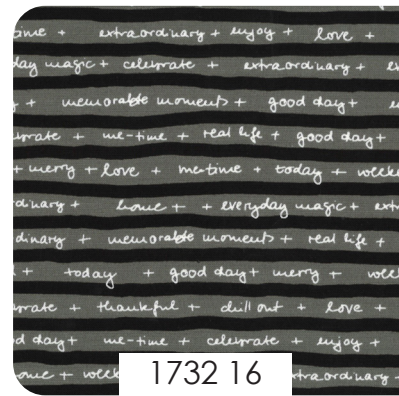

QUOTATION

ZEN CHIC

Black and white are a classic combination with a simply stunning visual impact. Quotation commands attention by mixing lights and darks with colorful splashes of retro-flavored yellow, green and orange.

The bold large-scale prints are perfect for showcasing as a stunning quilt, and the versatile small-scale basic prints offer a visually captivating way to round out any project. Be sure to create a stash of them – you'll use them over and over again!

OCTOBER DELIVERY *moda*
FABRICS + SUPPLIES®

I NEVER WANT TO STOP CREATING  MEMORIES WITH YOU

1731 17*

1732 12*

1736 15

1732 14*

1660 135

1730 16*