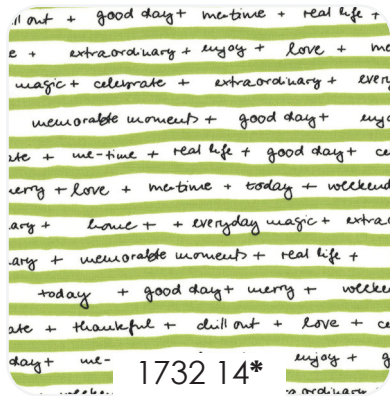

QUOTATION

ZEN CHIC

Black and white are a classic combination with a simply stunning visual impact. Quotation commands attention by mixing lights and darks with colorful splashes of retro-flavored yellow, green and orange.

The bold large-scale prints are perfect for showcasing as a stunning quilt, and the versatile small-scale basic prints offer a visually captivating way to round out any project. Be sure to create a stash of them – you'll use them over and over again!

OCTOBER DELIVERY *moda*
FABRICS + SUPPLIES®

I NEVER WANT TO STOP CREATING  MEMORIES WITH YOU

1731 17*

1732 12*

1736 15

1732 14*

1660 135

1730 16*

1734 21*

1735 20

1660 138

1731 24

ZC CIQP - Cross It 85" x 85" JR Friendly

ZC PCQP - Play a Card 86" x 86" PP Friendly

ZC PIQP - Prism 73" x 73" LC Friendly

ZC ZCQP - Zen Cabin 57" x 57" JR Friendly