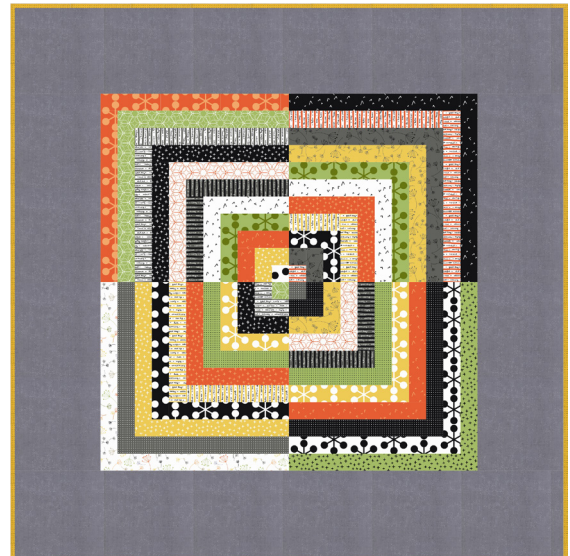

QUOTATION

ZEN CHIC

Black and white are a classic combination with a simply stunning visual impact. Quotation commands attention by mixing lights and darks with colorful splashes of retro-flavored yellow, green and orange.

The bold large-scale prints are perfect for showcasing as a stunning quilt, and the versatile small-scale basic prints offer a visually captivating way to round out any project. Be sure to create a stash of them – you'll use them over and over again!

1734 21*

1735 20

1660 138

1731 24

ZC CIQP - Cross It 85" x 85" JR Friendly

ZC PCQP - Play a Card 86" x 86" PP Friendly

ZC PIQP - Prism 73" x 73" LC Friendly

ZC ZCQP - Zen Cabin 57" x 57" JR Friendly