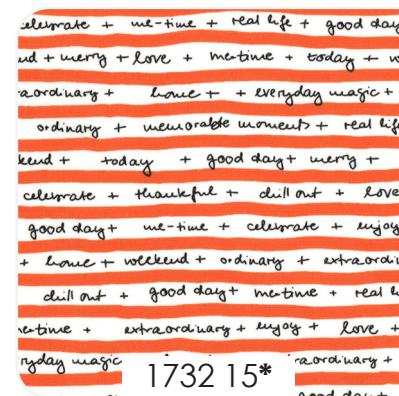

QUOTATION

ZEN CHIC

Black and white are a classic combination with a simply stunning visual impact. Quotation commands attention by mixing lights and darks with colorful splashes of retro-flavored yellow, green and orange.

1732 16

1733 19*

1734 20

1731 22*

1660 137

1736 20

1733 15

1732 15*

1734 21*

1735 20

1660 138

1731 24

ZC CIQP - Cross It 85" x 85" JR Friendly

ZC PCQP - Play a Card 86" x 86" PP Friendly

ZC PIQP - Prism 73" x 73" LC Friendly

ZC ZCQP - Zen Cabin 57" x 57" JR Friendly