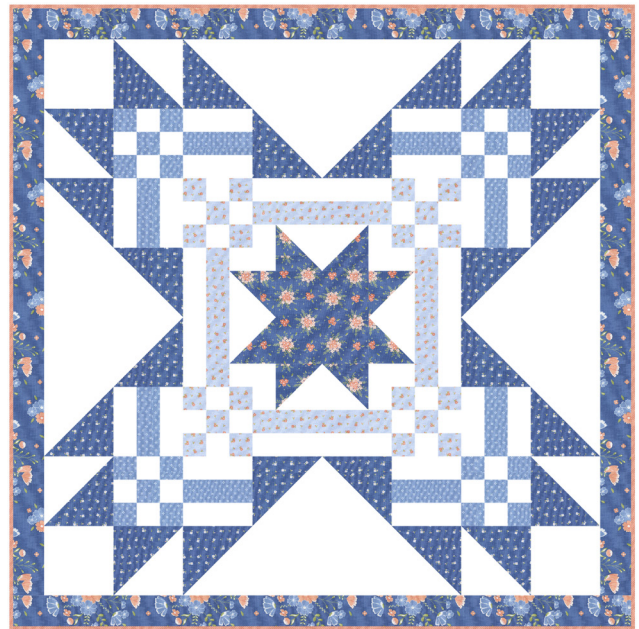

Peachy Keen

by Corey Yoder of *Coriander Quilts*

I have had a cobalt blue and coral colored fabric line in my head for several years. I pictured pretty flowers, sweet gingham, dainty calico prints, polka dots, gingham, and stripes all scattered across backgrounds in shades of blue, coral, and peach. I could just imagine adding in a beautiful green and one of my signature grays to round out the color palette. Now, I have brought this collection to life and I hope you love it as much as I do. I am so proud to present to you Peachy Keen! - Corey

OCTOBER DELIVERY

moda
FABRICS + SUPPLIES®

CQ 202 Hourglass Scraps 60" x 72" LC or JR Friendly

CQ 200 Jelly Roll Patchwork 56" x 62" JR Friendly

CQ 199 Jelly Sticks Mini 24" x 24" PP Friendly

CQ 201 Scrap Basket Stars 60" x 72"
LC or JR Friendly

CQ 203 Barn Star 6 40" x 40"

Peachy Keen by Corey Yoder of Coriander Quilts

29170 11*

29175 11*

29171 11*

29173 11

29175 21

29176 18*