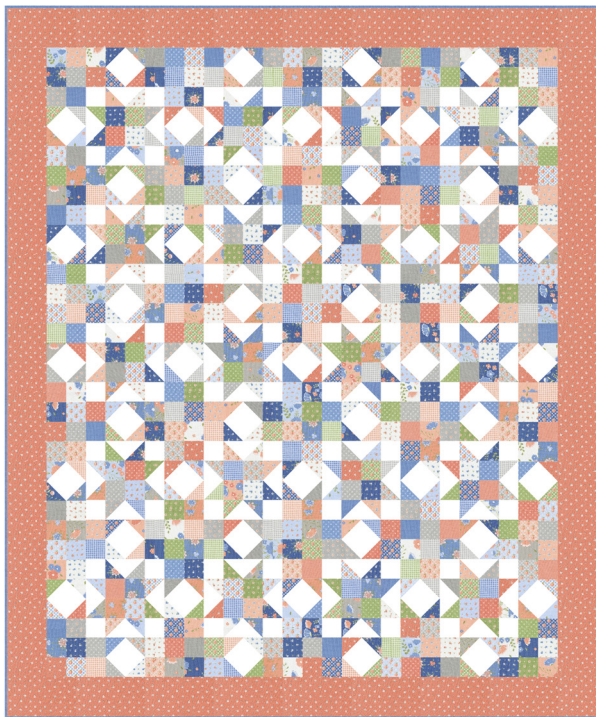

Peachy Keen

by Corey Yoder of *Coriander Quilts*

I have had a cobalt blue and coral colored fabric line in my head for several years. I pictured pretty flowers, sweet gingham, dainty calico prints, polka dots, gingham, and stripes all scattered across backgrounds in shades of blue, coral, and peach. I could just imagine adding in a beautiful green and one of my signature grays to round out the color palette. Now, I have brought this collection to life and I hope you love it as much as I do. I am so proud to present to you Peachy Keen! - Corey

OCTOBER DELIVERY

moda
FABRICS + SUPPLIES®

CQ 202 Hourglass Scraps 60" x 72" LC or JR Friendly

CQ 200 Jelly Roll Patchwork 56" x 62" JR Friendly

CQ 199 Jelly Sticks Mini 24" x 24" PP Friendly

CQ 201 Scrap Basket Stars 60" x 72"
LC or JR Friendly

CQ 203 Barn Star 6 40" x 40"

Peachy Keen by Corey Yoder of Coriander Quilts

29170 11*

29175 11*

29171 11*

29173 11

29175 21

29176 18*

•34 Prints •100% Premium Cotton
 JRs, LCs, MCs & PPs include 34 skus plus two each of 29170 & 29171-11.

9900 63 LIGHT BLUE

9900 25 30'S BLUE

9900 227 COBALT

9900 83 GREY

Bella Solid Coordinates