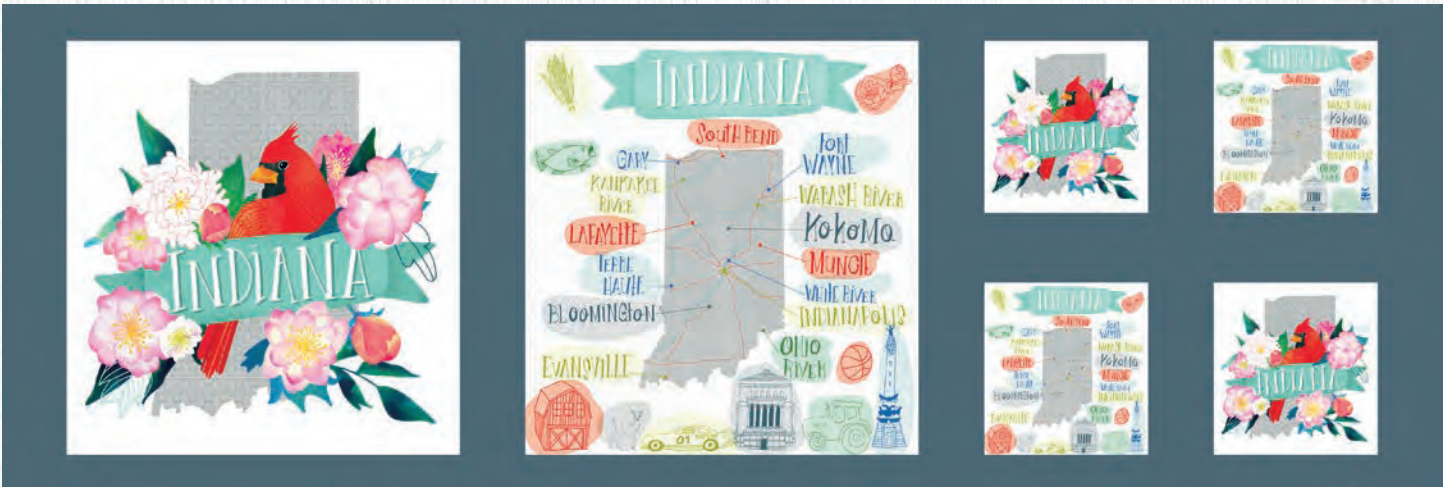

LAKE SIDE STORY

MARA PENNY

The Lakeside Story Collection is reminiscent of a good old-fashioned summer camp with hiking in the woods, canoeing, sailing, and catching fireflies. Inspired by the spirit of outdoor adventuring in and around the enormous Great Lakes of North America: Superior, Huron, Michigan, Ontario and Erie, as well as the many smaller jewel-like lakes dotting the area, the collection includes panels for each state fortunate enough to border the lakes. Illinois, Minnesota, Indiana, Ohio, Wisconsin and Michigan are each represented with an illustrated map replete with hand-lettered cities, popular state sights, and attractions. An additional panel highlights each state's official bird and flower.

13352 12

13355 15

13356 15

13353 15

13351 15

13350 15

13352 15

13357 11