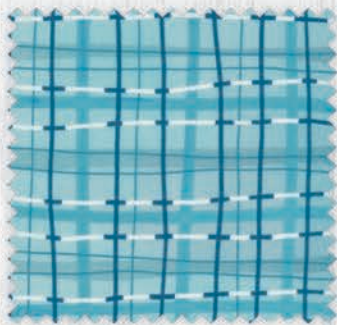

LAKE SIDE STORY

MARA PENNY

The Lakeside Story Collection is reminiscent of a good old-fashioned summer camp with hiking in the woods, canoeing, sailing, and catching fireflies. Inspired by the spirit of outdoor adventuring in and around the enormous Great Lakes of North America: Superior, Huron, Michigan, Ontario and Erie, as well as the many smaller jewel-like lakes dotting the area, the collection includes panels for each state fortunate enough to border the lakes. Illinois, Minnesota, Indiana, Ohio, Wisconsin and Michigan are each represented with an illustrated map replete with hand-lettered cities, popular state sights, and attractions. An additional panel highlights each state's official bird and flower.

DECEMBER DELIVERY

moda
FABRICS + SUPPLIES®

WEB PATTERN Ducks Fly Together 60" x 60"

WEB PATTERN Ducks Fly Together 60" x 60"
White Colorway

AQD 0266 Crown and Anchor 60" x 75" FQ Friendly

WEB PATTERN North Star Pillow 19" x 19"

13351 18

13354 18

13356 18

13350 13

13353 13

13354 13

13356 17

13355 17

13350 17

13352 17

13351 12

13356 12

13355 12

13354 12

13353 12

13350 12