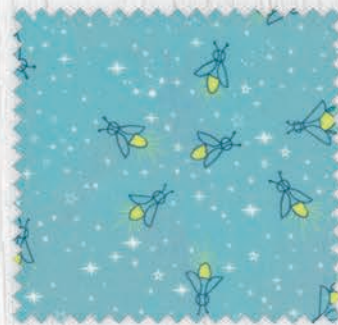

LAKE SIDE STORY

MARA PENNY

The Lakeside Story Collection is reminiscent of a good old-fashioned summer camp with hiking in the woods, canoeing, sailing, and catching fireflies. Inspired by the spirit of outdoor adventuring in and around the enormous Great Lakes of North America: Superior, Huron, Michigan, Ontario and Erie, as well as the many smaller jewel-like lakes dotting the area, the collection includes panels for each state fortunate enough to border the lakes. Illinois, Minnesota, Indiana, Ohio, Wisconsin and Michigan are each represented with an illustrated map replete with hand-lettered cities, popular state sights, and attractions. An additional panel highlights each state's official bird and flower.

DECEMBER DELIVERY

moda
FABRICS + SUPPLIES®

WEB PATTERN Ducks Fly Together 60" x 60"

WEB PATTERN Ducks Fly Together 60" x 60"
White Colorway

AQD 0266 Crown and Anchor 60" x 75" FQ Friendly

WEB PATTERN North Star Pillow 19" x 19"

13351 18

13354 18

13356 18

13350 13

13353 13

13354 13

13356 17

13355 17