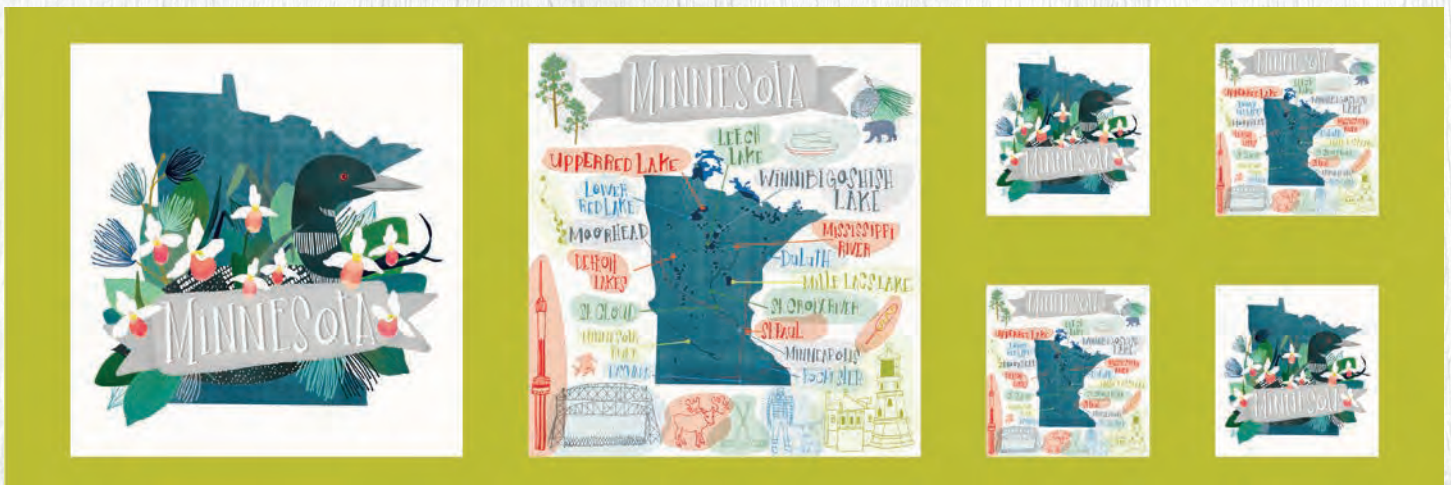

13360 11

Panels measure approx, 15" X 44". Large squares measure 11.6" x 12".
Small squares measure 4.75" x 5".

13350

Asst.
15

Asst.
10

AB

LC

PP

DECEMBER DELIVERY

• 23 Prints • 6 Panels • 100% Premium Cotton

Precuts do not include panels. LC's & PP's include two each of 13350, 13351, 13353, 13354, 13355 and 13356-18.