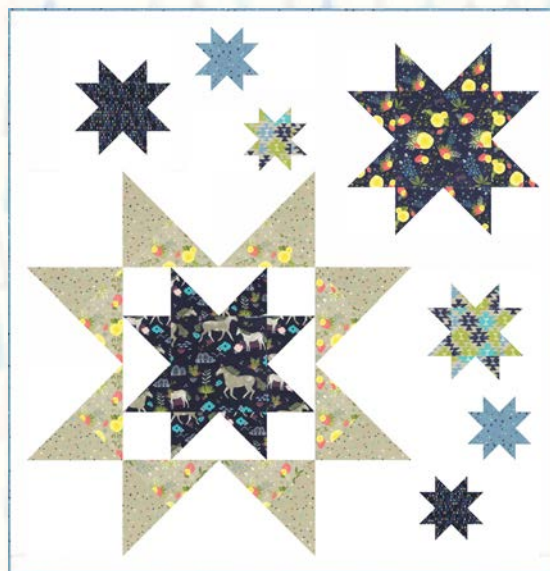

pattern above by Designs by Lavender Lime - DLL 107
Desert Star Arizona, Texas & Oklahoma also available.

PS 13300 Desert Stars w/out Panel
Size: 68" x 70"