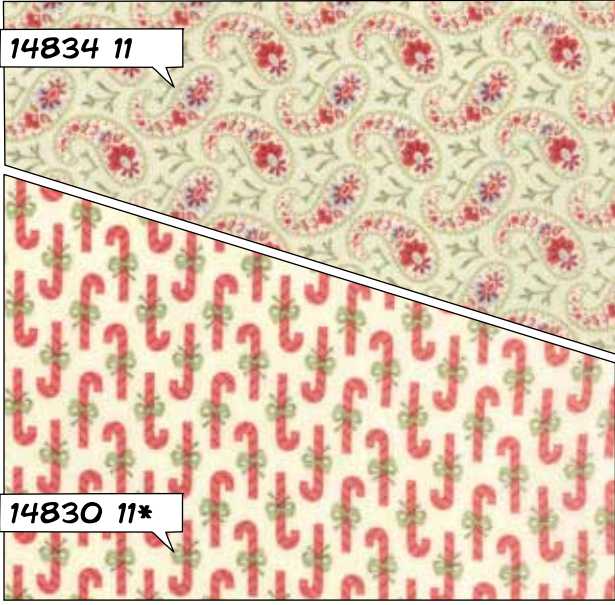

SNOWFALL BY MINICK & SIMPSON

SNOW WHITE

14834 11

14830 11*