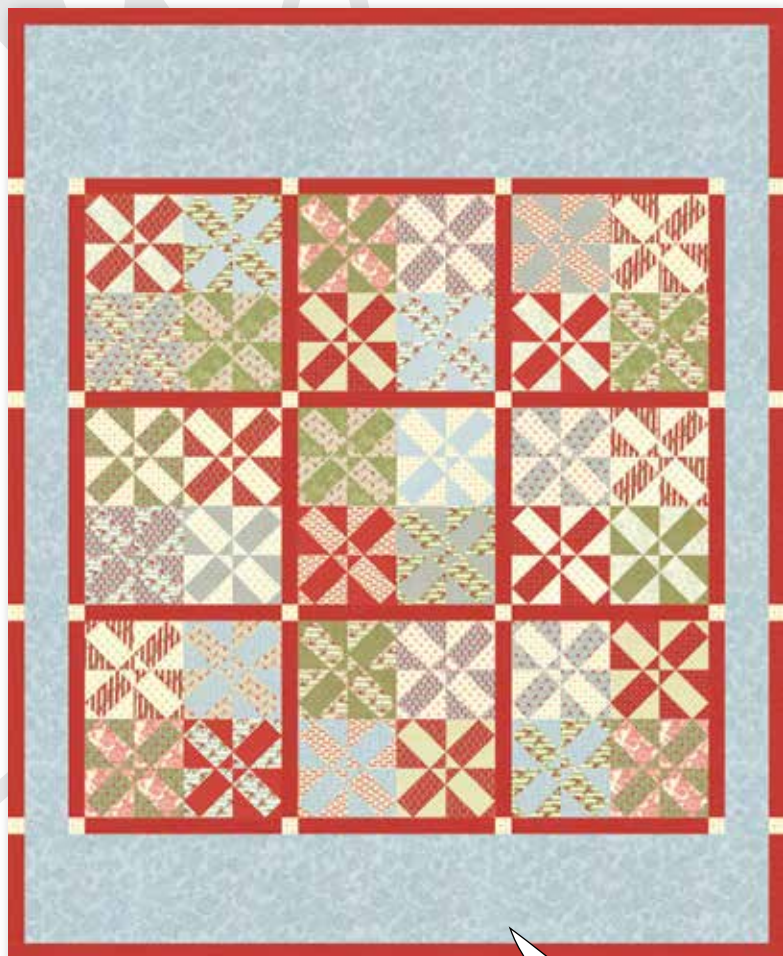

# Snowfall

Don't forget your mittens!

Minick & Simpson

MS 1611 / MS 1611G  
Lake Effect  
Size: 66.5" x 73.5"

**F**

RESH FALLEN SNOW, BRIGHT SUN, AND A TREK TO THE NEAREST SLEDDING HILL - THAT'S WHAT SNOWFALL IS ABOUT. SNOWBALL FIGHTS, WOOLEN MITTENS, AND HOT COCOA STIRRED WITH A CANDY CANE - THESE ARE OUR FAVORITE MEMORIES OF WINTER.

[MINICKANDSIMPSON.BLOGSPOT.COM](http://MINICKANDSIMPSON.BLOGSPOT.COM)

MS 1612 / MS 1612G  
Patrick's Patchwork II  
Size: 68" x 85"

Needle & Thread

**SOARING**

through fabric with the greatest of ease!

# KIT!

**F&LC**  
FRIENDLY

**KIT 14830**  
RQC 136 /  
RQC 136G  
Snow Goose  
Size: 75" x 75"

SNOW POINSETTIA

14833 12

14837 12

14835 22

14833 22\*

# SNOWFALL BY MINICK & SIMPSON

SNOW WHITE

14834 11

14830 11\*

14832 11\*

STONE

14831 19

SNOW GREEN