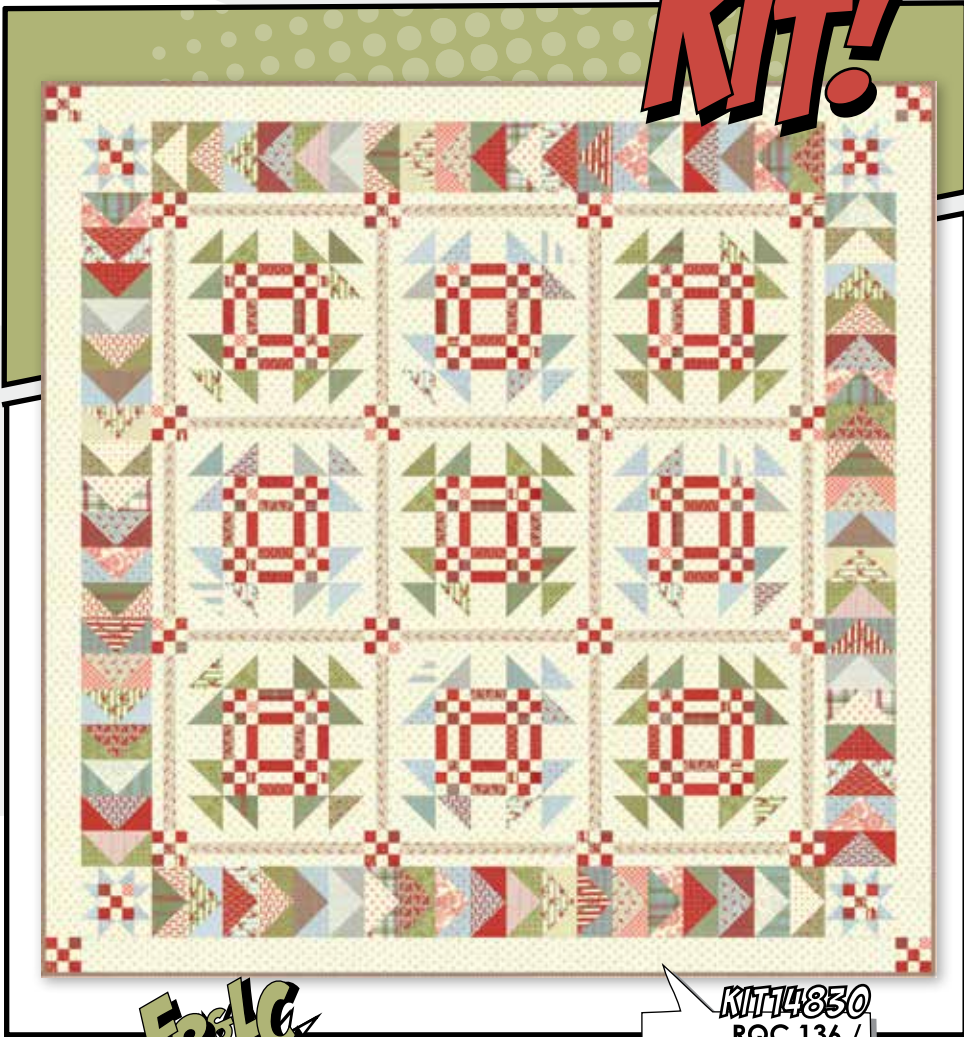

# Snowfall

Don't forget your mittens!

Minick & Simpson

MS 1611 / MS 1611G  
Lake Effect  
Size: 66.5" x 73.5"

**F**

RESH FALLEN SNOW, BRIGHT SUN, AND A TREK TO THE NEAREST SLEDDING HILL - THAT'S WHAT SNOWFALL IS ABOUT. SNOWBALL FIGHTS, WOOLEN MITTENS, AND HOT COCOA STIRRED WITH A CANDY CANE - THESE ARE OUR FAVORITE MEMORIES OF WINTER.

[MINICKANDSIMPSON.BLOGSPOT.COM](http://MINICKANDSIMPSON.BLOGSPOT.COM)

MS 1612 / MS 1612G  
Patrick's Patchwork II  
Size: 68" x 85"

Needle & Thread

**SOARING**

through fabric with the greatest of ease!

# KIT!

**F&LC**  
FRIENDLY

**KIT 14830**  
RQC 136 /  
RQC 136G  
Snow Goose  
Size: 75" x 75"

SNOW POINSETTIA

14833 12

14837 12

14835 22

14833 22\*