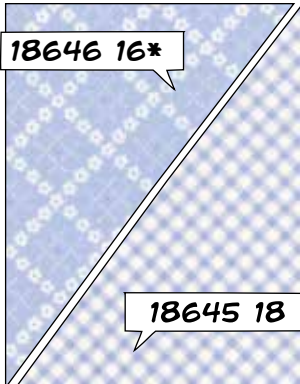

ADDITIONAL COLOR WAY AVAILABLE.

AQ 254 / AQ 254G
 Quilt Baskets - Large
 Size: 60" x 60"

AQ 255 / AQ 255G
 Puddin' Pie C
 Size: 44" x 44"

AQ 254 / AQ 254G
 Quilt Baskets - Small
 Size: 32" x 32"

18642 16*

18640 16

18646 16*

18644 16*

18643 16

18645 18

18641 16

AQ 106 / AQ 106G
 Betsy's Closet in Stitches
 Size: 24" x 28"

SKY