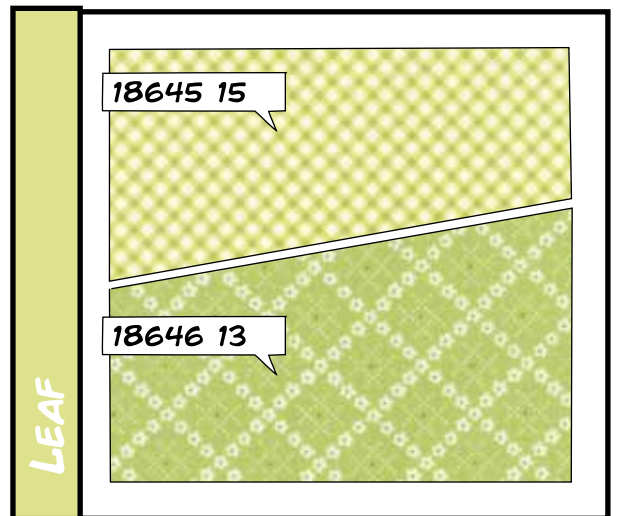

ACORNQUILTANDGIFTCOMPANY.COM

KIT!

AQ 253 / AQ 253G
Nottingham Classic - Soft
Size: 61" x 61"

KIT!

ASK YOUR SALES REPRESENTATIVE ABOUT BRENDA RIDDLE'S FLOSS COLLECTION!

STOCK #25018

coordinated colors by
cosmo

AQ 253 / AQ 253G
Nottingham Classic - Black
Size: 61" x 61"

ADDITIONAL COLOR WAY!

WITH *Calm* AND *Grace* SHE MAKES THE WORLD A BEAUTIFUL PLACE.

GUERNSEY BY BRENDA RIDDLE

AQ 255 / AQ 255G
 Puddin' Pie A
 Size: 58" x 58"