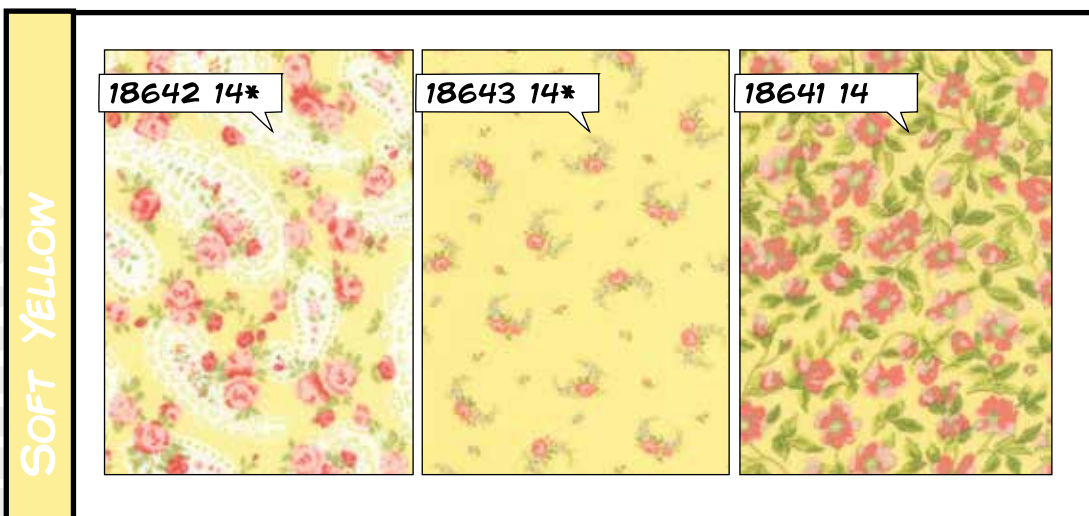

WITH *Calm* AND *Grace* SHE MAKES THE WORLD A BEAUTIFUL PLACE.