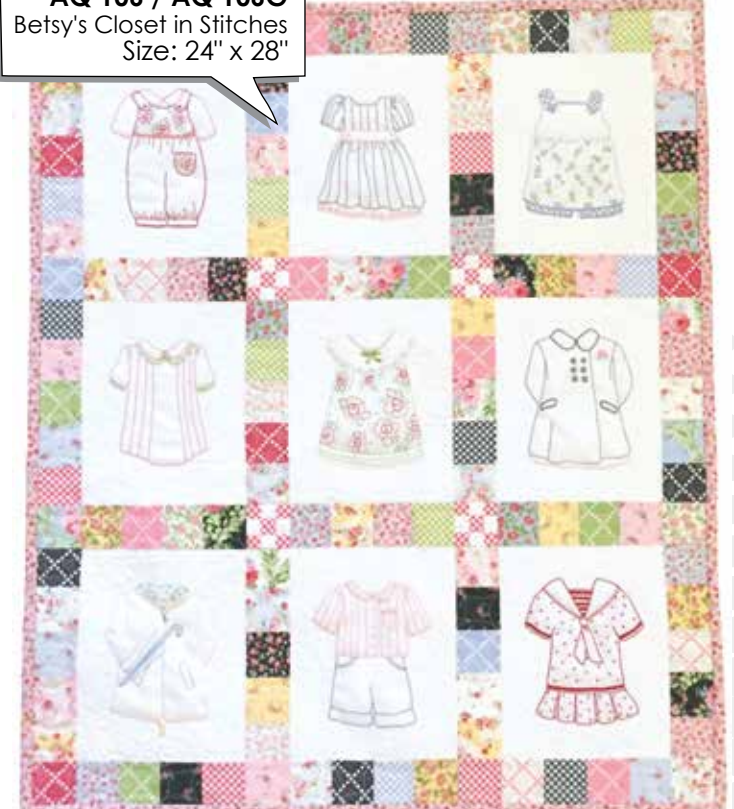

18640 16

18646 16*

18644 16*

18643 16

18645 18

18641 16

AQ 106 / AQ 106G
 Betsy's Closet in Stitches
 Size: 24" x 28"

SKY