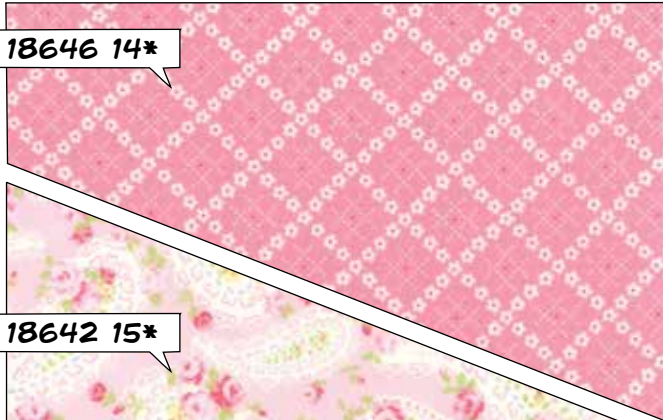

GUERNSEY BY BRENDA RIDDLE

April 2017
Delivery

moda

CHARCOAL

AQ 252 / AQ 252G
Morning Star A
Size: 68" x 68"

★ ADDITIONAL COLOR WAY AVAILABLE.

BLOOM

18640