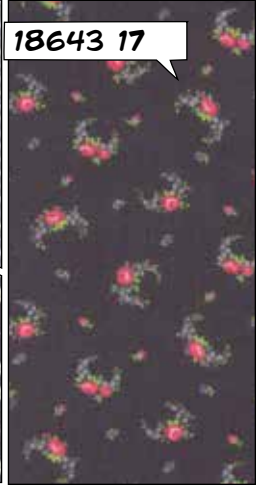

GUERNSEY BY BRENDA RIDDLE

April 2017
Delivery

moda

CHARCOAL