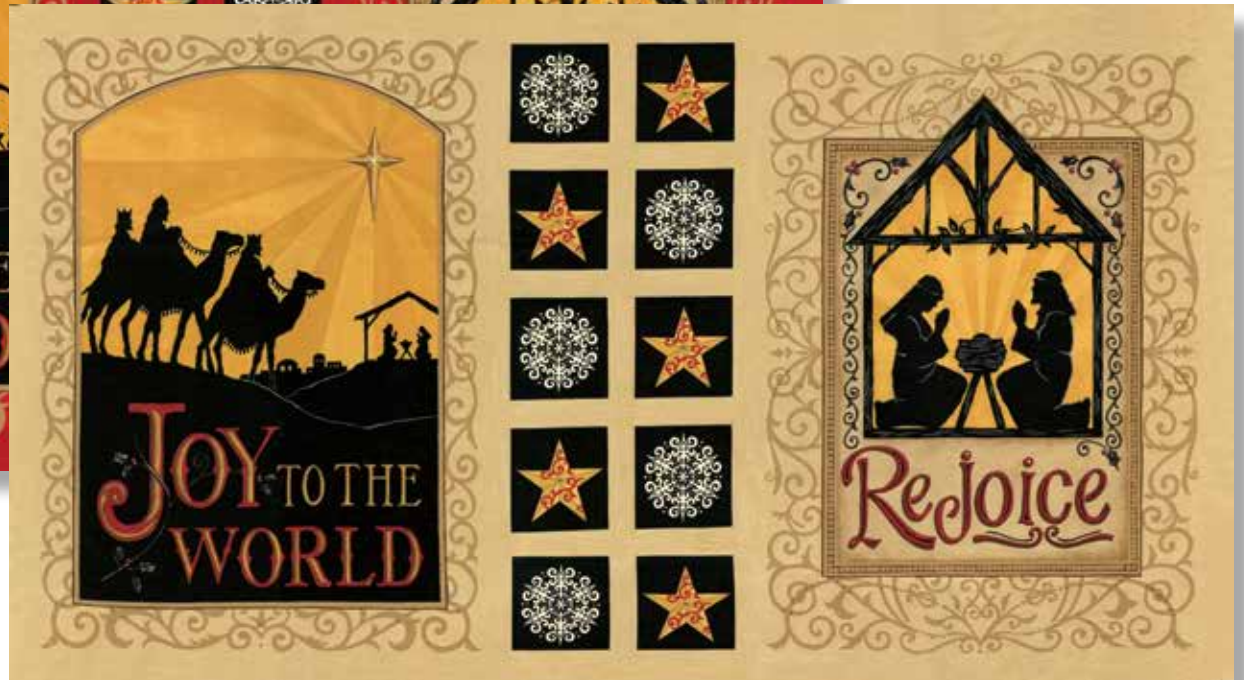

Celebrate the season with an elegant medley of filigreed vines of holly, ornate snowflakes and a silhouette rendering of the Nativity. Cast in a gilded palette of Parchment, Gold, Red and Black, this collection is a joy to behold.

[debstrain.blogspot.com](http://debstrain.blogspot.com)  
[modafabrics.com](http://modafabrics.com)

*moda*

**JUNE**  
**2016**  
**DELIVERY**

№ 19760 11  
Panel Berry Red

Panels measure approx 24" x 44". Reduced to show full panel.