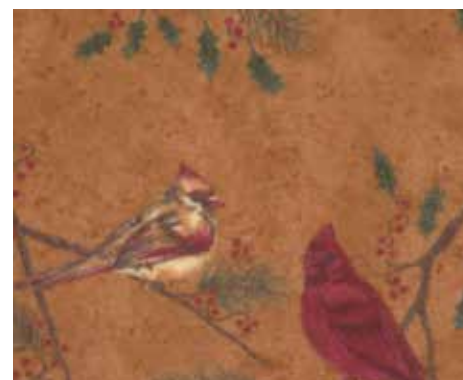

CARDINAL REFLECTION
FLANNELS
by holly taylor

No 6642 14F
Tan

No 6643 14F
Tan

No 6645 14F
Tan

No 6640 14F
Tan

JUNE
2016
DELIVERY

We love hearing from quilters. We truly appreciate your comments and the pictures of your finished projects. So many of you tell us how much you love using Moda's beautiful soft flannel. Cardinal Season is still to date one of the most popular Christmas lines we have done. We decided to do a small collection in flannels, we took some of the most popular patterns that you told us you liked. We hope you love them as much as we do.

Quilt Book

No AQD 0406 / AQD 0406G
Town Square Book - Fiddlesticks
Size: 63" x 71"
LC Friendly

No 6643 13F
Red

No 6642 13F
Red

No 6644 14F
Tan

No 6644 13F
Red

No 6644 22F
Dark Pine

No 6644 12F
Pine

No 6644 11F
Cream

No 6640 11F Cream

Quilt Book
 No AQD 0406 / AQD 0406G
 Town Square Book -
 Reflections
 Size: 60" x 80"

No 6642 11F Cream

No 6645 11F Cream

No 6643 11F Cream

No 6642 12F
Dark Green

No 6640 22F
Dark Green