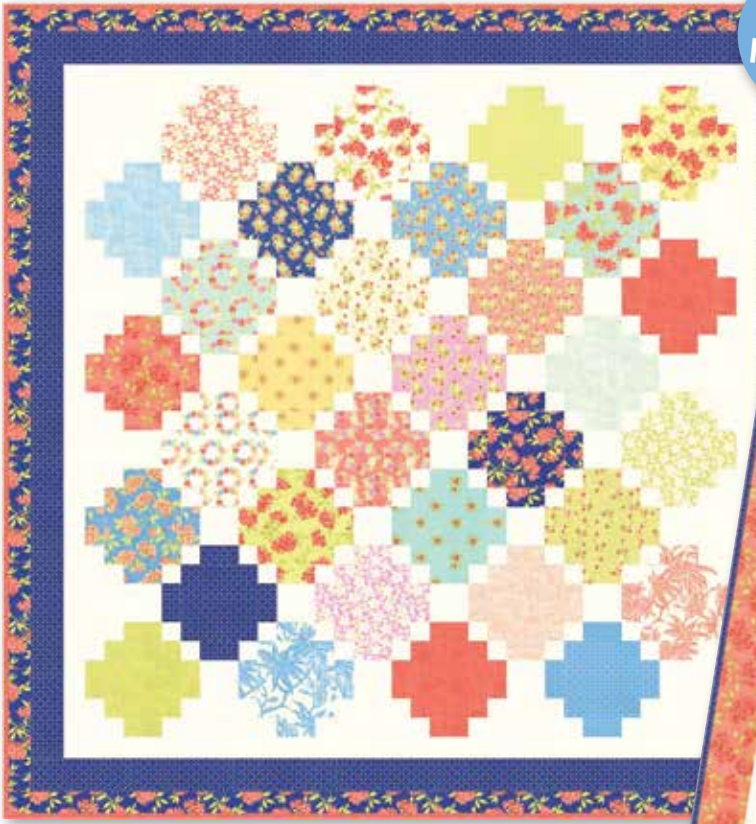

20247 28\*

Pineapple

20241 16\*

Pineapple

20246 16\*

LC Friendly

**FT 1003 / FT 1003G**  
Mahalo Size: 70" x 70"

**FT 1002 / FT 1002G**  
Sea Anemone Size: 70" x 70"