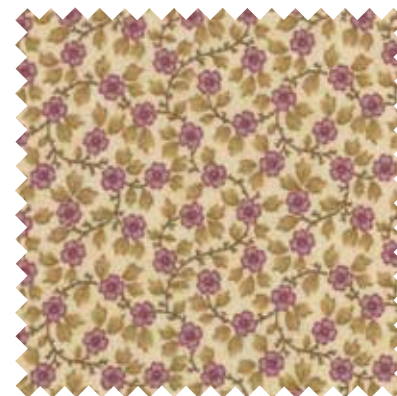

Plum Sweet

Blackbird Designs

moda

**No 2738 15
White Lilac**

**No 2733 11*
Antique White**

**No 2736 11
Antique White**

**No 2731 11
Antique White**

**No 2735 11*
Antique White**

**No 2737 11
Antique White**

**No 2738 12*
White Tan**

**No 2734 11
Antique White**

Plum Sweet is dedicated to the small, delicious things we cherish in life. You won't be able to resist the mouth-watering shades of vanilla, the blush of ripe, juicy plums and the sweet spice of English lavenders. The delicate, romantic florals will add a joyful, sweet look to your quilts. It's no wonder we called this line *Plum Sweet*!