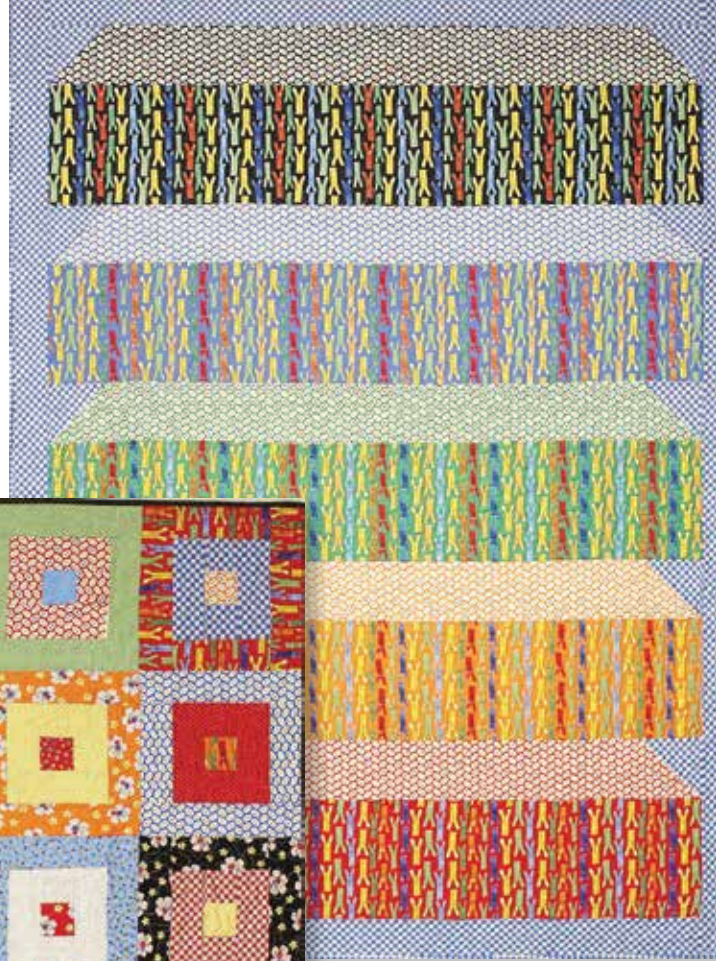

№ 21656 14 Grass

For more pattern inspiration, visit:

[www.americanjane.com](http://www.americanjane.com)

1 AJ 336  
AJ 336G  
*Zipper Stack*  
Size: 49"x64"

2 AJ 324  
AJ 324G  
*Square Spots*  
Size: 50 x 50"

3 AJ 339  
AJ 339G  
*Charming Checks*  
Size: 39"x53"

4 AJ 340  
AJ 340G  
*Know and Grow*  
Size: 47"x47"

5 AJ 334  
AJ 334G  
*Sailors Delight*  
Size: 70"x88"

moda

No 21652 18  
Blueberry

No 21657 17  
Blueberry