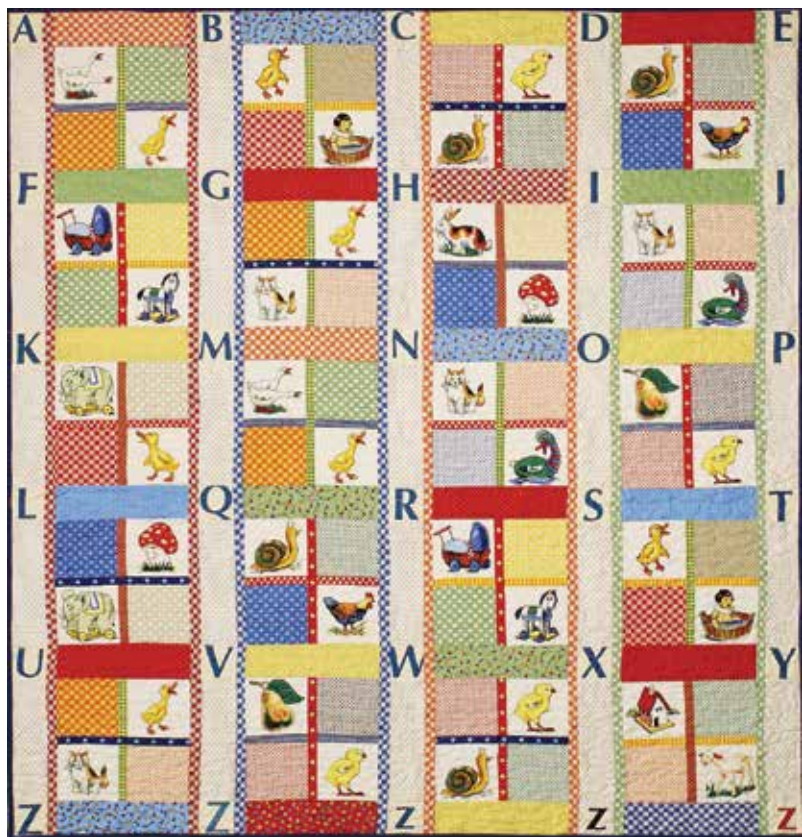

№ 21656 14 Grass

For more pattern inspiration, visit:

[www.americanjane.com](http://www.americanjane.com)

1 AJ 336  
AJ 336G  
*Zipper Stack*  
Size: 49"x64"

2 AJ 324  
AJ 324G  
*Square Spots*  
Size: 50 x 50"

3 AJ 339  
AJ 339G  
*Charming Checks*  
Size: 39"x53"

4 AJ 340  
AJ 340G  
*Know and Grow*  
Size: 47"x47"

5 AJ 334  
AJ 334G  
*Sailors Delight*  
Size: 70"x88"

moda

No 21652 18  
Blueberry

No 21657 17  
Blueberry

No 21655 16\*  
Blueberry

No 21655 14  
Grass

No. 21651 18 Licorice

Width of stripe approx. 2 3/4"

No. 21651 17  
Blueberry

No. 21651 12\*  
Cherry

21650

Asst. 15

Asst. 10

Low Cal 20