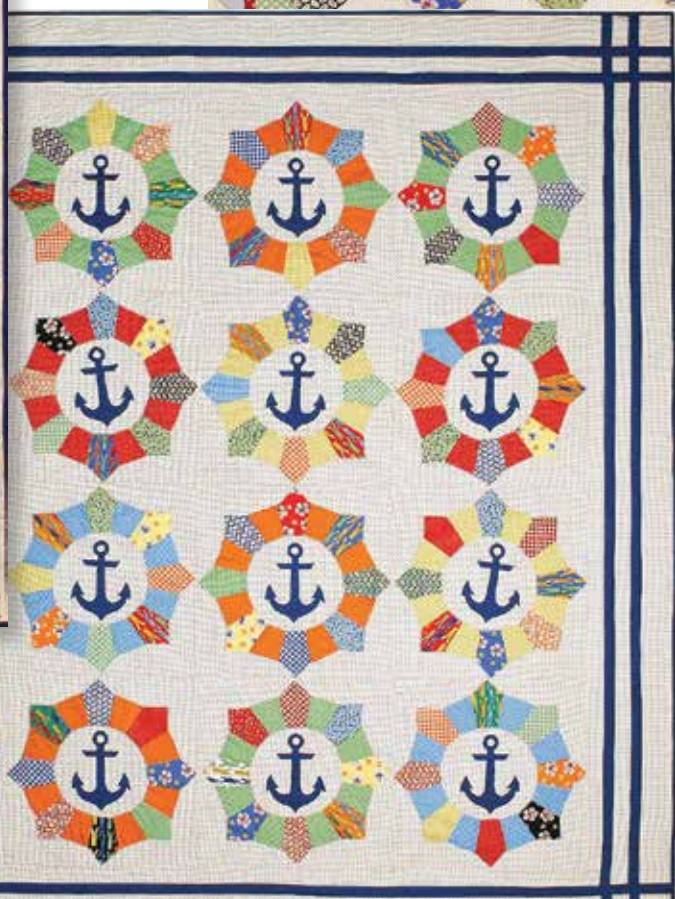

№ 21656 14 Grass

For more pattern inspiration, visit:

[www.americanjane.com](http://www.americanjane.com)

1 AJ 336  
AJ 336G  
*Zipper Stack*  
Size: 49"x64"

2 AJ 324  
AJ 324G  
*Square Spots*  
Size: 50 x 50"

3 AJ 339  
AJ 339G  
*Charming Checks*  
Size: 39"x53"

4 AJ 340  
AJ 340G  
*Know and Grow*  
Size: 47"x47"

5 AJ 334  
AJ 334G  
*Sailors Delight*  
Size: 70"x88"

moda

No 21652 18  
Blueberry

No 21657 17  
Blueberry