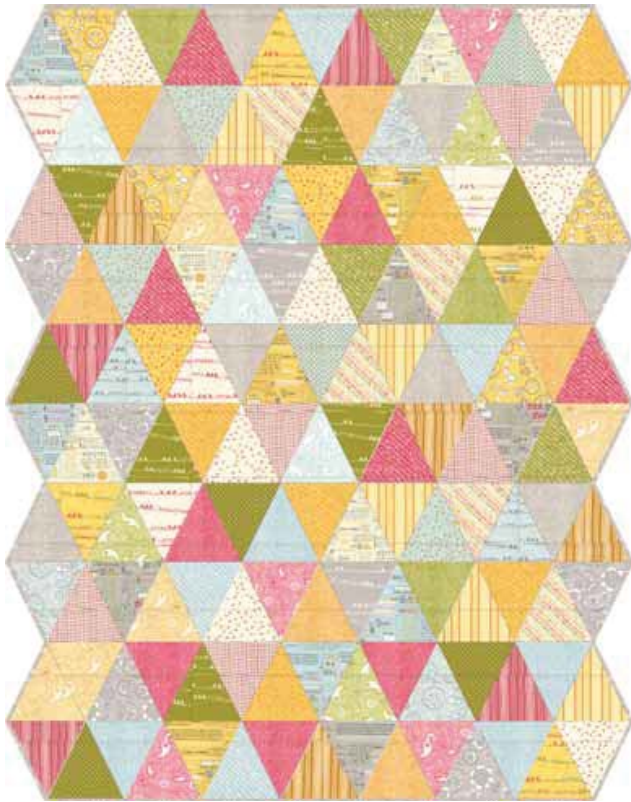

Sweetwater Patterns – SW

SW P197 or SW P197G – Fly a Kite Size: 66" x 82"