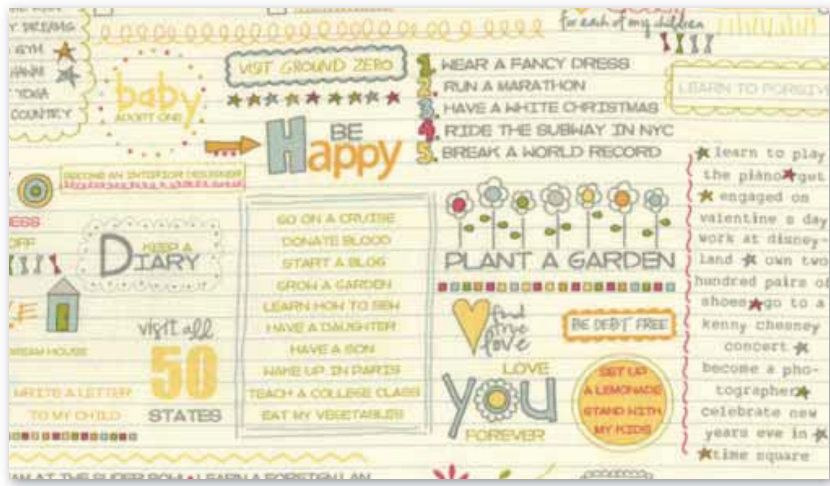

# noteworthy

by Sweetwater

5500 11 / Vanilla

5501 11 / Multi

5502 11 / Vanilla

5508 11 / Multi

5501 15 / Daisy

5501 21 / Vanilla

5505 14 / Pickle

5505 17 / Tangerine

5501 14 / Pickle

Sweetwater Patterns – SW

SW P196 or SW P196G – Be Happy Size: 67" x 67"

In Stores January, 2013

Skus: 40 Prints 44"-45" 100% Premium Cotton

- Asst. 5500-15 15 Yards of Each
- Asst. 5500-10 10 Yards of Each
- Asst. 5500-10H 10 Yards of 20 Skus
- 5500AB Bundle: 40 Skus 18" x 22"
- 5500F8 Bundle: 40 Skus 9" x 22"
- 5500JR Jellyroll (40) 2 1/2"x45" Strips - Pk 4
- 5500LC Layer Cake (42) 10"x10" Squares - PK 4
- 5500MC (42) 2 1/2"x2 1/2" Squares - PK 24
- 5500PP (42) 5"x5" Squares - PK 12