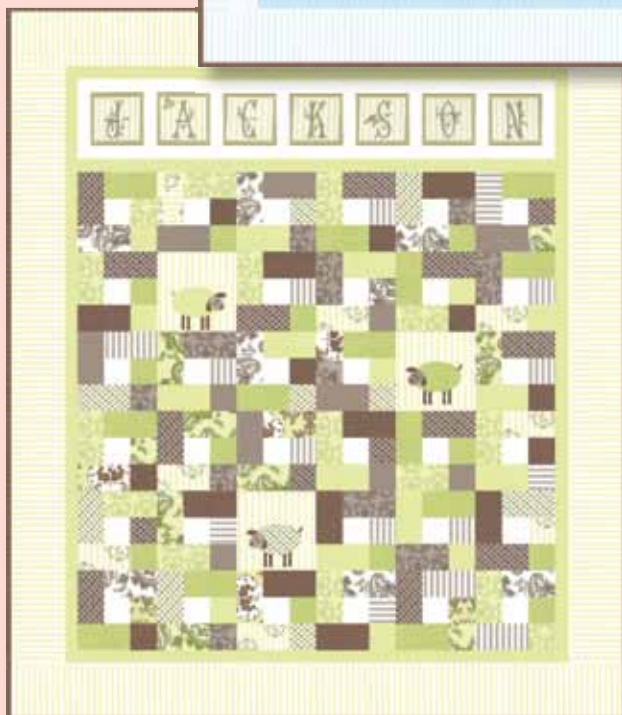

WINDSOR LANE

Bunny Hill Designs

Scripted with a beautiful alphabet, Windsor Lane brings elegance to your nursery. Imagine a room filled with rich colors and fabrics personalized just for your baby. Use our alphabet panel to frame baby's name or embellish a quilt, then add Bunny Damask drapes and a Bunny Stripe crib skirt. Tie in a beautiful paisley recaptured from vintage lace drawings and you'll have a nursery for baby to dream in. Reminiscent of the rich and famous, Windsor Lane is filled with English charm.

*2846 18
Sprig

2847 13
Sprig

*2843 18
Sprig

2840 13
Sprig

2842 13
Porcelain - Sprig

*2841 18
Sprig

ABC of Life - #BHD 2045/BHD 2045G Finished Quilt Measures 60" x 60"

moda

PATTERNS from

Lambkins — #BHD 2046/ BHD 2046G
Finished Quilt Measures 46" x 53"

Baby Cakes — #BHD 2044/ BHD 2044G Finished Quilt Measures 48" x 48"

September Delivery

SKUS: 40 PRINTS
CONTENT: 100% COTTON

PRINTS: