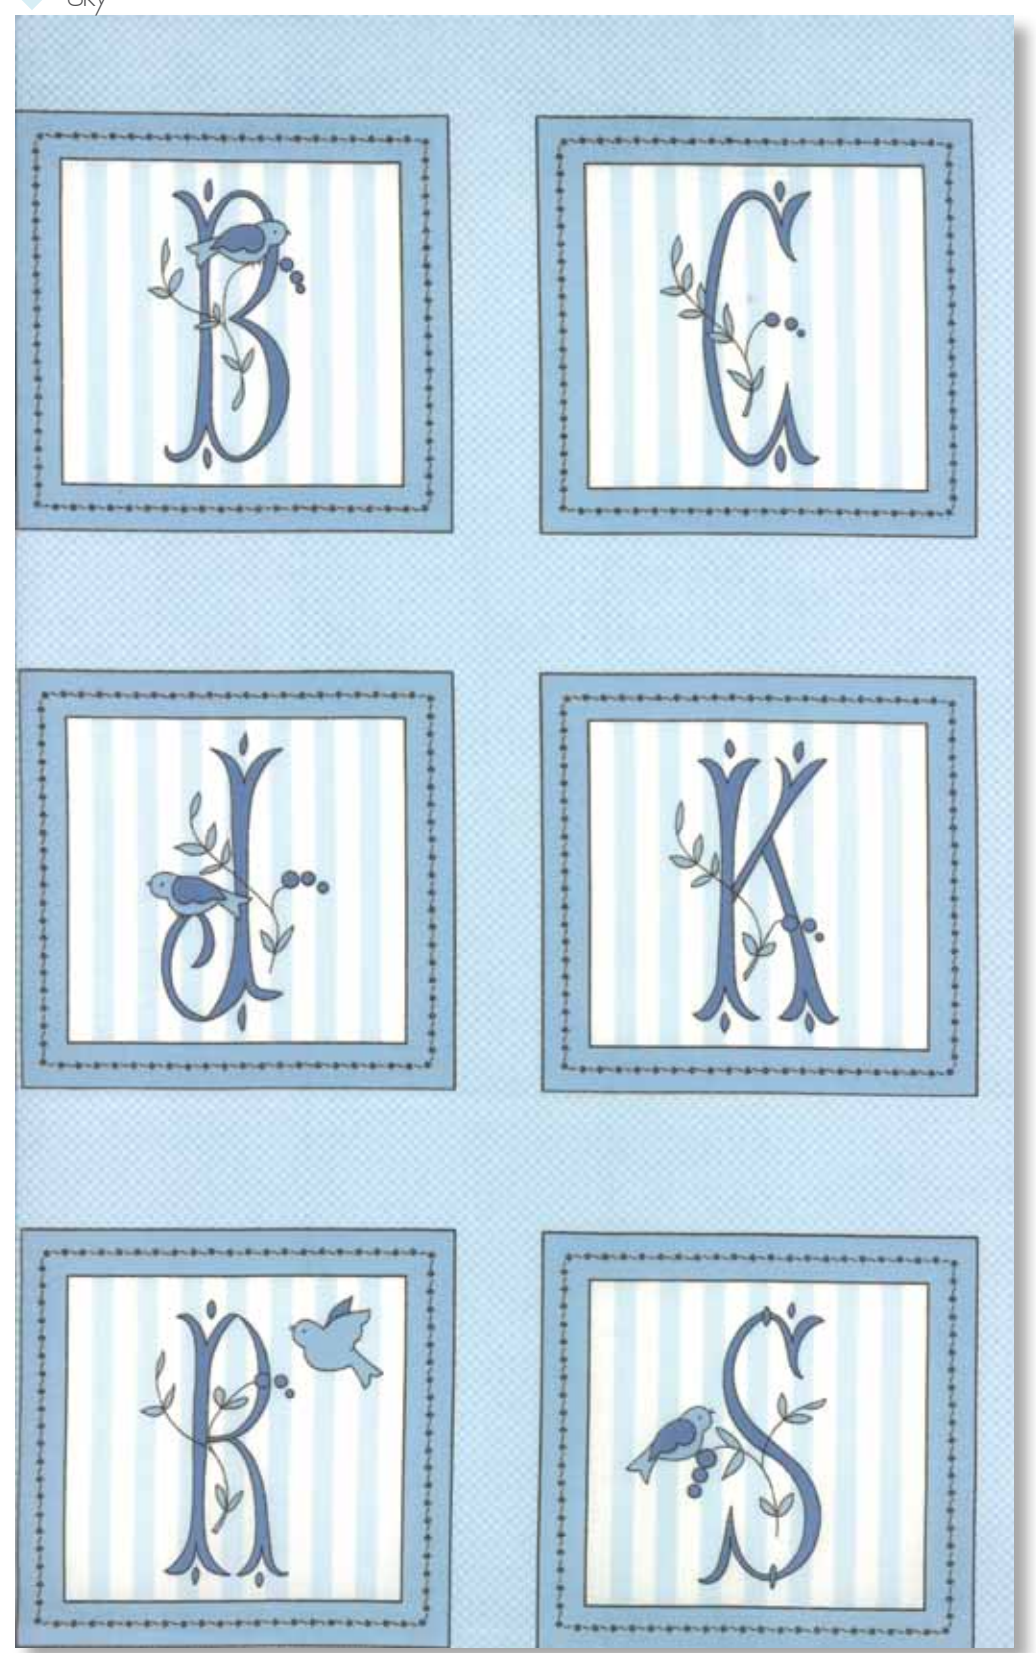

WINDSOR LANE

Bunny Hill Designs

Scripted with a beautiful alphabet, Windsor Lane brings elegance to your nursery. Imagine a room filled with rich colors and fabrics personalized just for your baby. Use our alphabet panel to frame baby's name or embellish a quilt, then add Bunny Damask drapes and a Bunny Stripe crib skirt. Tie in a beautiful paisley recaptured from vintage lace drawings and you'll have a nursery for baby to dream in. Reminiscent of the rich and famous, Windsor Lane is filled with English charm.

ABC of Life – #BHD 2045/BHD 2045G Finished Quilt Measures 60" x 60"

*2847 12
Sky

*28417
Sky

*2848 12
Sky

*2845 17
Sky

moda

*2840 12
Sky

2841 12
Porcelain - Sky