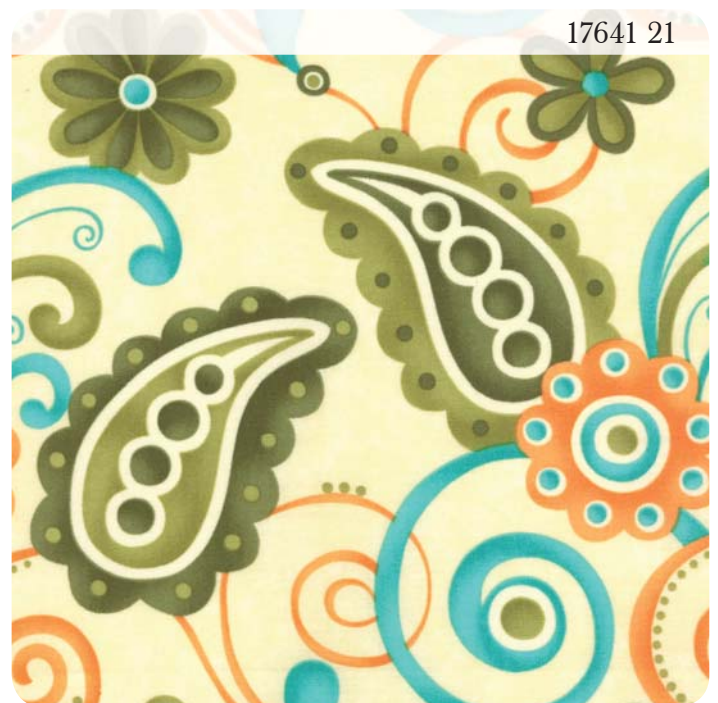

17644 12\*

17648 13\*

17649 13

Apron 17640 12\*

B.

C.

A. PH 537/ PH 537G  
Tea For Three 30" x 19"

C. PH 538/ PH 538G  
Peared Up 51" x 55"

B. PH 540/ PH 540G  
Moon Garden Quilt 62" x 62"  
Table Runner 20" x 48"

Sassy  
by Sandy Gervais

January 2012 Delivery