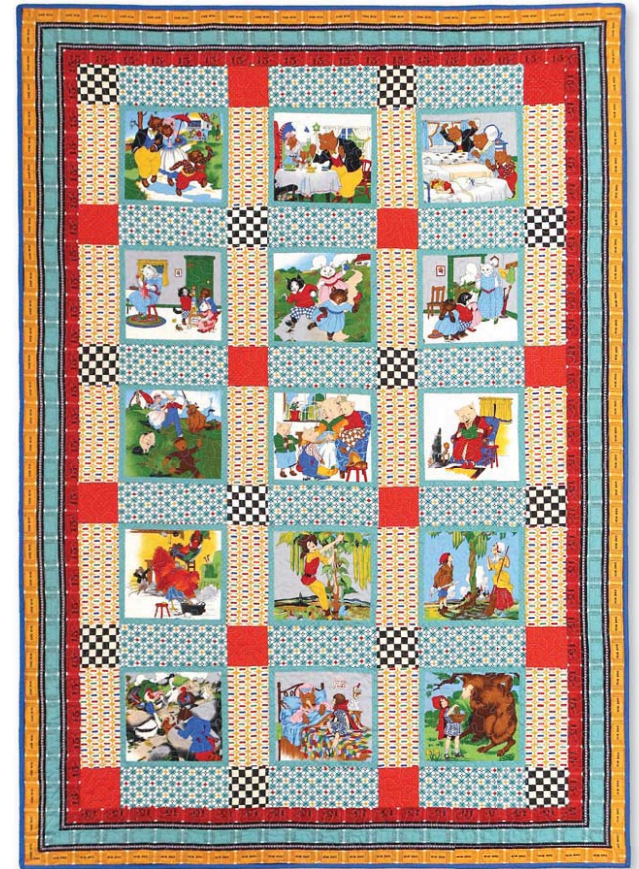

Fairy Tales are as enchanting now as they were long ago. Be the one to introduce your little ones to the three bears, three kittens and those three pigs. These fabrics will help you pass on the magic with checks, stripes and dots in delicious colors. Stir up some fairy dust and let's see what falls out!!

21608 16

21604 16\*

21601 12

moda  
MODAFABRICS.COM

Jack & Jill Quilt 75" x 91"  
AJ 276/ AJ 276G

21600 14

21605 21

24" x 44" Panel shown above  
Each square measures approx. 7.75" x 7.25"

21601 15

21098 78

21605 23\*

21609 15

**My Fairy Tale Friends Quilt 44" x 66"**  
AJ 278/ AJ 278G

**Stars & Stripes**  
74" x 90½"  
AJ 273

**Mistress Mary**  
80" x 80"  
AJ 274

**Lucy Locket's Pocket**  
6" x 8"  
AJ 275/ AJ 275G

*moda*  
MODAFABRICS.COM

**Eight O'clock Quilt 60" x 60"**  
**AJ 277/ AJ 277G**

Panel reduced to show detail

★ ★ ★ ★ ★  
**SHORT  
 STORY PANELS**  
 105034061

SELVAGE

21602 13

21602 11

21602 12\*