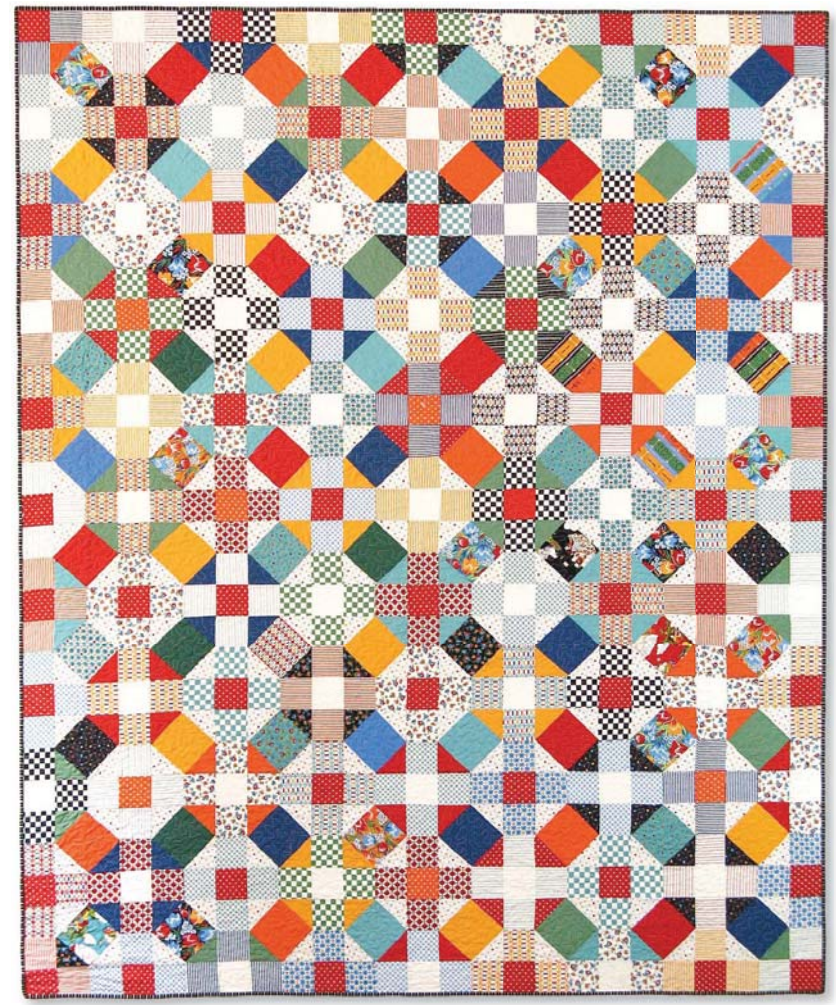

Fairy Tales are as enchanting now as they were long ago. Be the one to introduce your little ones to the three bears, three kittens and those three pigs. These fabrics will help you pass on the magic with checks, stripes and dots in delicious colors. Stir up some fairy dust and let's see what falls out!!

21608 16

21604 16\*

21601 12

moda  
MODAFABRICS.COM

Jack & Jill Quilt 75" x 91"  
AJ 276/ AJ 276G

21600 14

21605 21

24" x 44" Panel shown above  
Each square measures approx. 7.75" x 7.25"

21606 16

21607 16

21098 84\*

21603 14

21609 16\*

21605 24\*

21606 15

21098 83\*

21601 15

21098 78

21605 23\*

21609 15

**My Fairy Tale Friends Quilt 44" x 66"**  
AJ 278/ AJ 278G

**Stars & Stripes**  
74" x 90½"  
AJ 273

**Mistress Mary**  
80" x 80"  
AJ 274

**Lucy Locket's Pocket**  
6" x 8"  
AJ 275/ AJ 275G