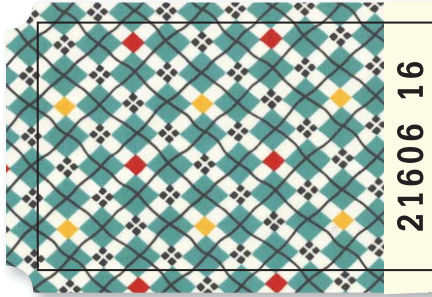

Fairy Tales are as enchanting now as they were long ago. Be the one to introduce your little ones to the three bears, three kittens and those three pigs. These fabrics will help you pass on the magic with checks, stripes and dots in delicious colors. Stir up some fairy dust and let's see what falls out!!

21608 16

21604 16\*

21601 12

moda  
MODAFABRICS.COM

Jack & Jill Quilt 75" x 91"  
AJ 276/ AJ 276G

21600 14

21605 21

24" x 44" Panel shown above  
Each square measures approx. 7.75" x 7.25"

21606 16

21607 16

21098 84\*

21603 14

21609 16\*

21605 24\*

21606 15

21098 83\*

21601 15

21098 78

21605 23\*

21609 15

**My Fairy Tale Friends Quilt 44" x 66"**  
AJ 278/ AJ 278G

**Stars & Stripes**  
74" x 90½"  
AJ 273

**Mistress Mary**  
80" x 80"  
AJ 274

**Lucy Locket's Pocket**  
6" x 8"  
AJ 275/ AJ 275G