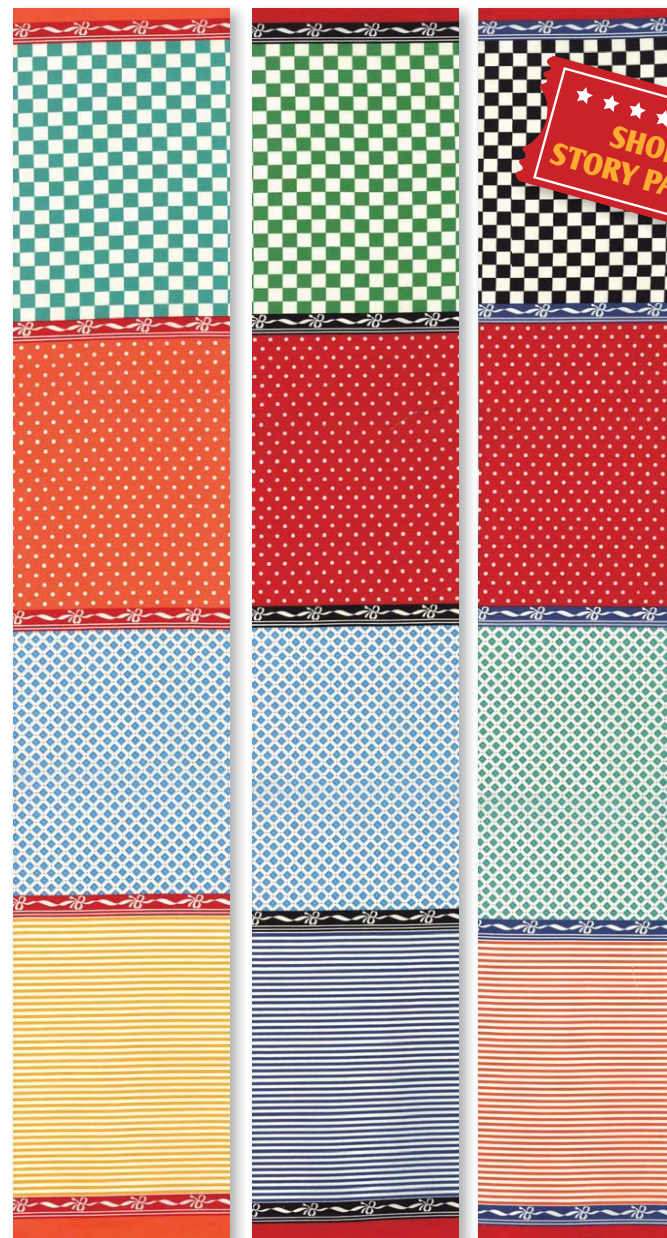

Fairy Tales are as enchanting now as they were long ago. Be the one to introduce your little ones to the three bears, three kittens and those three pigs. These fabrics will help you pass on the magic with checks, stripes and dots in delicious colors. Stir up some fairy dust and let's see what falls out!!

21608 16

21604 16\*

21601 12

moda  
MODAFABRICS.COM

Jack & Jill Quilt 75" x 91"  
AJ 276/ AJ 276G

21600 14

21605 21

24" x 44" Panel shown above  
Each square measures approx. 7.75" x 7.25"

21601 15

21098 78

21605 23\*

21609 15

**My Fairy Tale Friends Quilt 44" x 66"**  
AJ 278/ AJ 278G

**Stars & Stripes**  
74" x 90½"  
AJ 273

**Mistress Mary**  
80" x 80"  
AJ 274

**Lucy Locket's Pocket**  
6" x 8"  
AJ 275/ AJ 275G

*moda*  
MODAFABRICS.COM

**Eight O'clock Quilt 60" x 60"**  
**AJ 277/ AJ 277G**

Panel reduced to show detail

★ ★ ★ ★ ★  
**SHORT  
 STORY PANELS**  
 105034061

SELVAGE

21602 13

21602 11

21602 12\*