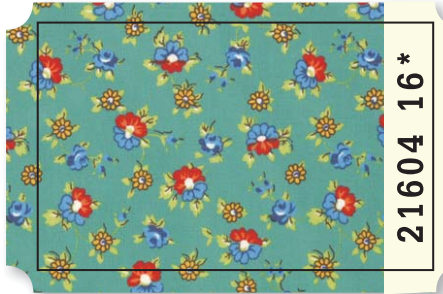

Fairy Tales are as enchanting now as they were long ago. Be the one to introduce your little ones to the three bears, three kittens and those three pigs. These fabrics will help you pass on the magic with checks, stripes and dots in delicious colors. Stir up some fairy dust and let's see what falls out!!

21608 16

21604 16\*

21601 12

moda  
MODAFABRICS.COM

Jack & Jill Quilt 75" x 91"  
AJ 276/ AJ 276G

21600 14

21605 21

24" x 44" Panel shown above  
Each square measures approx. 7.75" x 7.25"

21601 15

21098 78

21605 23\*

21609 15

**My Fairy Tale Friends Quilt 44" x 66"**  
AJ 278/ AJ 278G

**Stars & Stripes**  
74" x 90½"  
AJ 273

**Mistress Mary**  
80" x 80"  
AJ 274

**Lucy Locket's Pocket**  
6" x 8"  
AJ 275/ AJ 275G