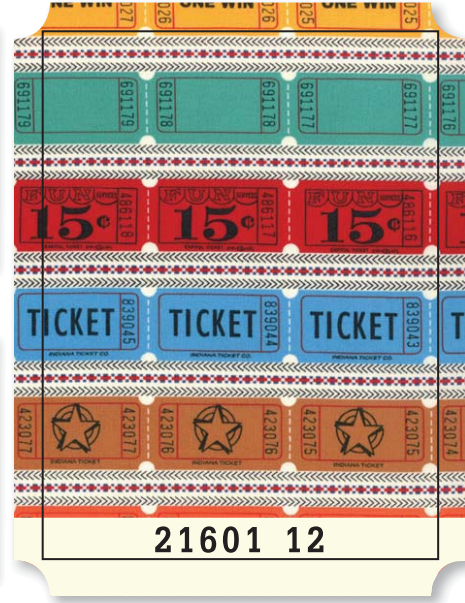

Fairy Tales are as enchanting now as they were long ago. Be the one to introduce your little ones to the three bears, three kittens and those three pigs. These fabrics will help you pass on the magic with checks, stripes and dots in delicious colors. Stir up some fairy dust and let's see what falls out!!

21608 16

21604 16\*

21601 12

moda  
MODAFABRICS.COM

Jack & Jill Quilt 75" x 91"  
AJ 276/ AJ 276G

21600 14

21605 21

24" x 44" Panel shown above  
Each square measures approx. 7.75" x 7.25"

21601 15

21098 78

21605 23\*

21609 15

**My Fairy Tale Friends Quilt 44" x 66"**  
AJ 278/ AJ 278G

**Stars & Stripes**  
74" x 90½"  
AJ 273

**Mistress Mary**  
80" x 80"  
AJ 274

**Lucy Locket's Pocket**  
6" x 8"  
AJ 275/ AJ 275G

*moda*  
MODAFABRICS.COM

**Eight O'clock Quilt 60" x 60"**  
**AJ 277/ AJ 277G**

Panel reduced to show detail

★ ★ ★ ★ ★  
**SHORT  
 STORY PANELS**  
 105034061

SELVAGE

21602 13

21602 11

21602 12\*