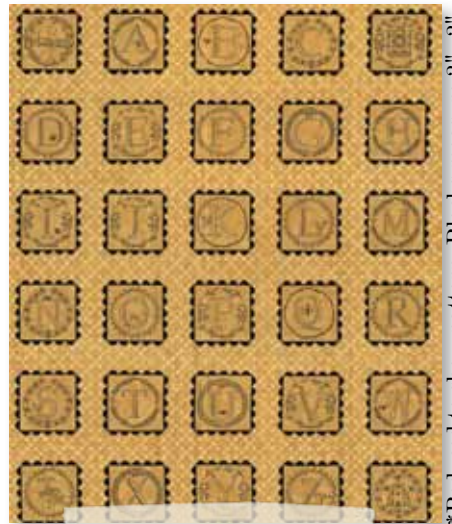

Full Circle

Kathy Schmitz

6012 11

6014 11

6013 12

6010 11

*Reduced to show pattern. Blocks measure 5" x 5"

CHD 1018/ CHD 1018G
Once Upon A Time Quilt 52" x 69"

6011 11

*Reduced to show pattern. Blocks measure 3" x 3"

6012 17

6014 17

6013 17

6013 16

6012 16

6011 13

*Reduced to show pattern. Blocks measure 3" x 3"

6010 13

*Reduced to show pattern. Blocks measure 5" x 5"

6014 15

6012 15

6010 14

*Reduced to show pattern. Blocks measure 5" x 5"

6011 14

*Reduced to show pattern. Blocks measure 3" x 3"

Kathy Schmitz

April Delivery

SKUS: 16 PRINTS

CONTENT: 100% COTTON

- ASST. 6010-15 15 YARDS OF EACH
- ASST. 6010-10 10 YARDS OF EACH
- 6010AB BUNDLE: 42 SKUS 18" x 22"
- 6010JR JELLYROLL
(40) 2½" x 45" STRIPS – PK 4
- 6010LC LAYER CAKE
(42) 10" x 10" SQUARES – PK 4
- 6010PP (42) 5" x 5" SQUARES – PK 12