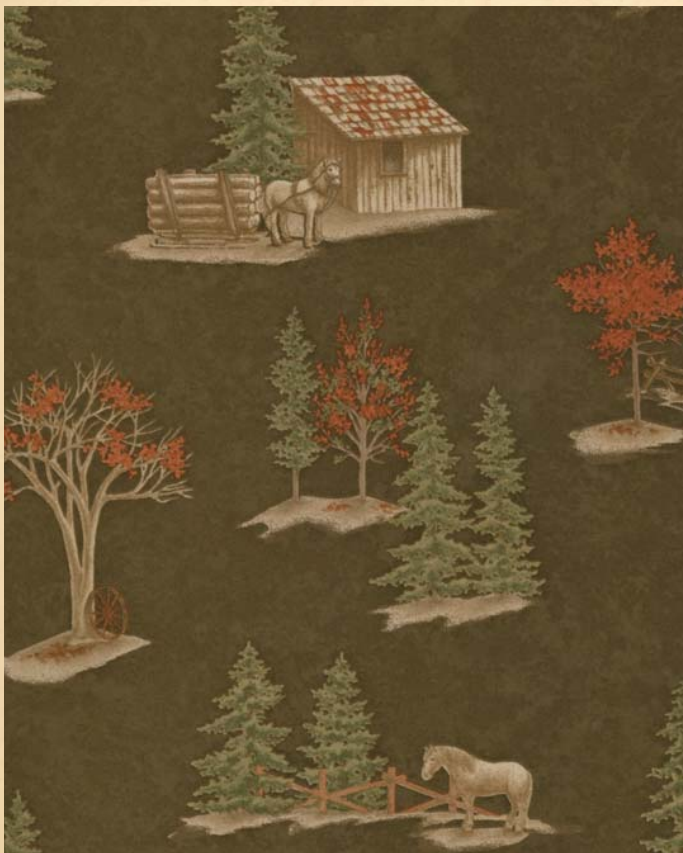

6393 11/ 6393 11B

6396 11/ 6396 11B

6395 12/ 6395 12B

Time Goes By — TT 155/ TT 155G Finished Quilt Measures 74" x 96"

The fawn, the bunny and all the young animals were playing along the bank of the creek on the edge of the forest. The mother deer watched over them. Oh how simple life is when you are young.

6391 13/ 6391 13B

6392 13/ 6392 13B

6393 13/ 6393 13B

6395 13/ 6395 13B

6393 14/ 6393 14B

6394 14/ 6394 14B

6395 14/ 6395 14B

6396 14/ 6396 14B

6390 15/ 6390 15B

6392 15/ 6392 15B

6394 15/ 6394 15B

6396 15/ 6396 15B

6393 21/ 6393 21B

A Simpler Time

by Holly Taylor

OCTOBER DELIVERY