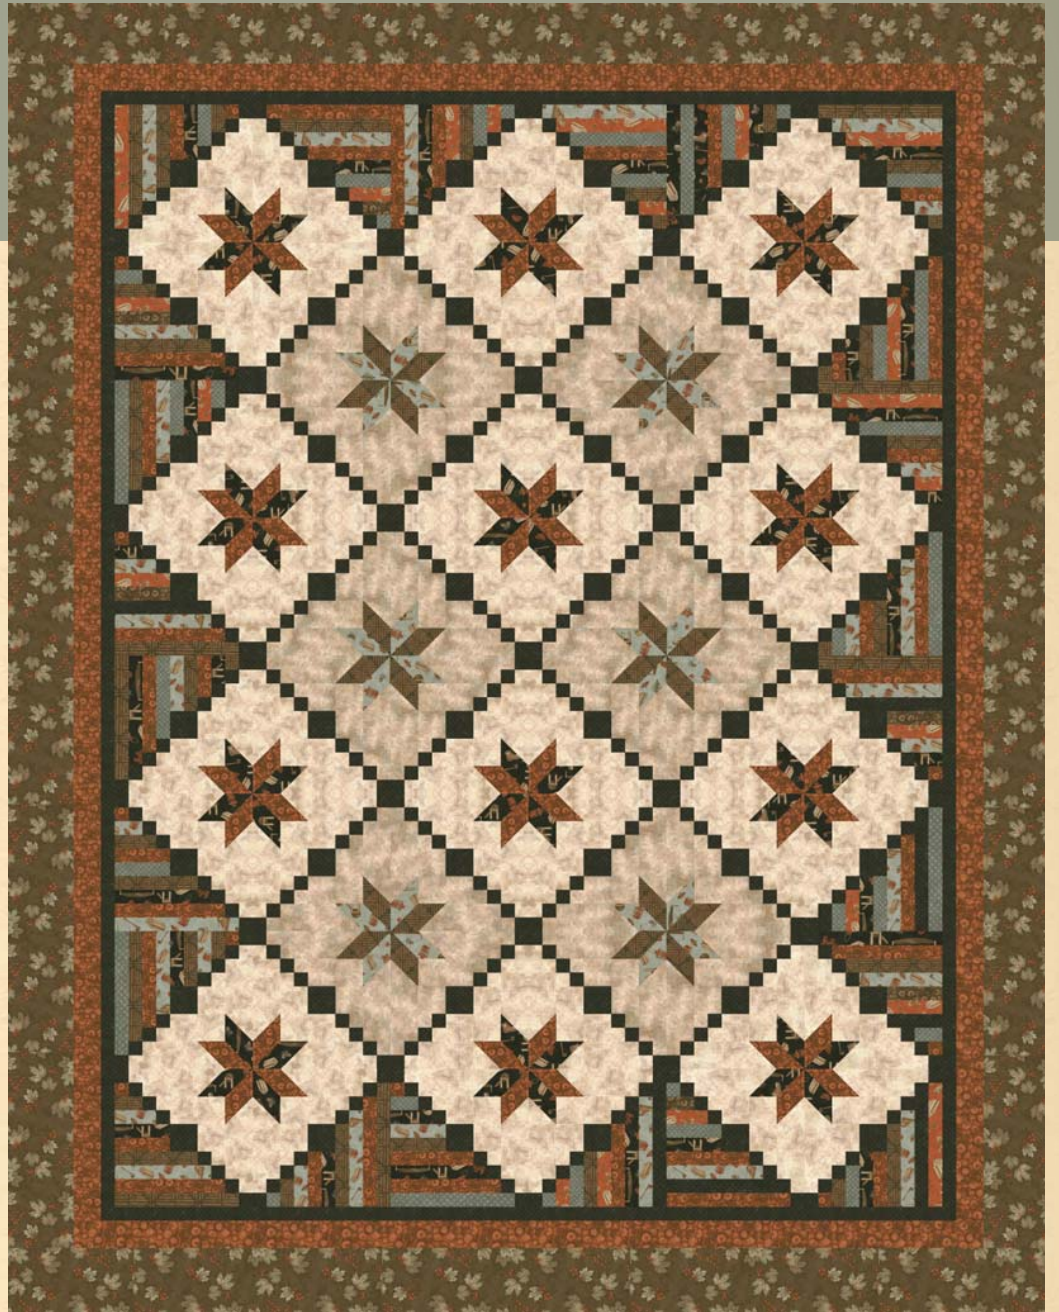

A Simpler Time

by Holly Taylor

6390 11/ 6390 11B

6391 11/ 6391 11B

6394 11/ 6394 11B

6392 11/ 6392 11B

6395 11/ 6395 11B

6396 12/ 6396 12B

6393 11/ 6393 11B

6396 11/ 6396 11B

6395 12/ 6395 12B

Time Goes By — TT 155/ TT 155G Finished Quilt Measures 74" x 96"

The fawn, the bunny and all the young animals were playing along the bank of the creek on the edge of the forest. The mother deer watched over them. Oh how simple life is when you are young.

6390 15/ 6390 15B

6392 15/ 6392 15B

6394 15/ 6394 15B

6396 15/ 6396 15B

6393 21/ 6393 21B

A Simpler Time

by Holly Taylor

OCTOBER DELIVERY

SKUS: 30 PRINTS, 30 BRUSHED
CONTENT: 100% COTTON

- ASST. 6390-15 15 YARDS OF EACH PLAIN
- ASST. 6390-15B 15 YARDS OF EACH BRUSHED
- ASST. 6390-10 10 YARDS OF EACH PLAIN
- ASST. 6390-10B 10 YARDS OF EACH BRUSHED
- ASST. 6390-10H 10 YARDS OF 20 SKUS
- 6390AB BUNDLE: 30 SKUS
- 6390JR JELLYROLL - (40) 2½"X45" STRIPS - PK 4
- 6390LC LAYER CAKE - (42) 10"X10" SQUARES - PK 4
- 6390PP (42) 5"X5" SQUARES - PK 12