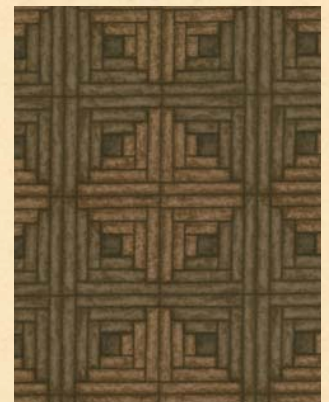

6393 11/ 6393 11B

6396 11/ 6396 11B

6395 12/ 6395 12B

Time Goes By — TT 155/ TT 155G Finished Quilt Measures 74" x 96"

The fawn, the bunny and all the young animals were playing along the bank of the creek on the edge of the forest. The mother deer watched over them. Oh how simple life is when you are young.

6391 13/ 6391 13B

6392 13/ 6392 13B

6393 13/ 6393 13B

6395 13/ 6395 13B

6393 14/ 6393 14B

6394 14/ 6394 14B

6395 14/ 6395 14B

6396 14/ 6396 14B

6390 15/ 6390 15B

6392 15/ 6392 15B

6394 15/ 6394 15B

6396 15/ 6396 15B

6393 21/ 6393 21B

A Simpler Time

by Holly Taylor

OCTOBER DELIVERY

SKUS: 30 PRINTS, 30 BRUSHED
CONTENT: 100% COTTON

- ASST. 6390-15 15 YARDS OF EACH PLAIN
- ASST. 6390-15B 15 YARDS OF EACH BRUSHED
- ASST. 6390-10 10 YARDS OF EACH PLAIN
- ASST. 6390-10B 10 YARDS OF EACH BRUSHED
- ASST. 6390-10H 10 YARDS OF 20 SKUS
- 6390AB BUNDLE: 30 SKUS
- 6390JR JELLYROLL - (40) 2½"X45" STRIPS - PK 4
- 6390LC LAYER CAKE - (42) 10"X10" SQUARES - PK 4
- 6390PP (42) 5"X5" SQUARES - PK 12