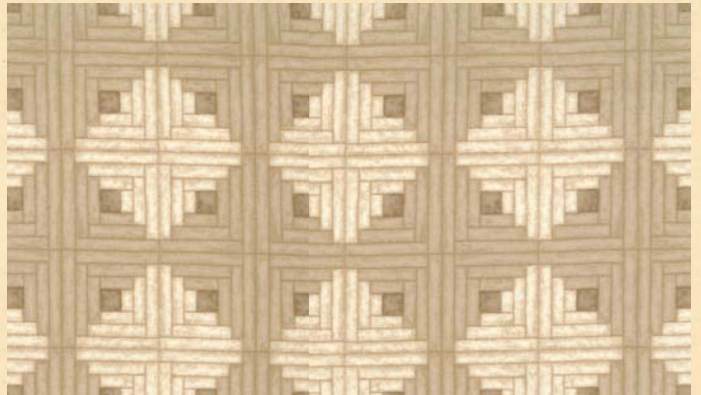

A Simpler Time

by Holly Taylor

6390 11/ 6390 11B

6391 11/ 6391 11B

6394 11/ 6394 11B

6392 11/ 6392 11B

6395 11/ 6395 11B

6396 12/ 6396 12B

6393 11/ 6393 11B

6396 11/ 6396 11B

6395 12/ 6395 12B

Time Goes By — TT 155/ TT 155G Finished Quilt Measures 74" x 96"

The fawn, the bunny and all the young animals were playing along the bank of the creek on the edge of the forest. The mother deer watched over them. Oh how simple life is when you are young.